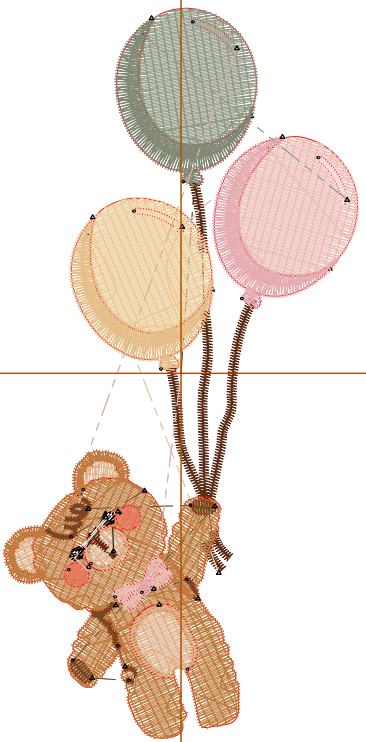

Michaels®

Embroidery Design
Sewing Information

Production Worksheet

Wilcom TrueSizer

Stitches: 6,840
 Height: 3.80 in
 Width: 1.85 in
 Colors: 16
 Colorway: Colorway 1
 Zoom: 1:1

Design: **Baby Shower Teddy Bear with Balloons**

Title: **Baby Shower Teddy Bear with Balloons**

Machine format: Tajima
 Color changes: 19
 Stops: 20
 Trims: 29
 Auto fabric: Pure Cotton
 Required stabilizer: Topping:
 Backing: Tear Away x 2
 Appliqués: 0
 Left: 23.6 mm
 Right: 23.6 mm
 Up: 48.3 mm
 Down: 48.3 mm
 EndX: 0.00 in
 EndY: 0.00 in
 Area: 7.05 in²
 Max stitch: 11.6 mm
 Min stitch: 0.3 mm
 Max jump: 7.0 mm
 Total thread: 117.78ft
 Total bobbin: 39.31ft

Stop #: 16
Code: 11
Name: Dark Brown
Chart: Wilcom
Stitches: 38
Thread used: 0.43ft

Stop #: 17
Code: 13
Name: Black
Chart: Wilcom
Stitches: 42
Thread used: 0.49ft

Stop #: 18
Code: 15
Name: White
Chart: Wilcom
Stitches: 26
Thread used: 0.26ft

Stop #: 19
Code: 52
Name: Soft Pink
Chart: Wilcom
Stitches: 137
Thread used: 1.90ft

Stop #: 20
Code: 56
Name: Hot Pink
Chart: Wilcom
Stitches: 27
Thread used: 0.31ft