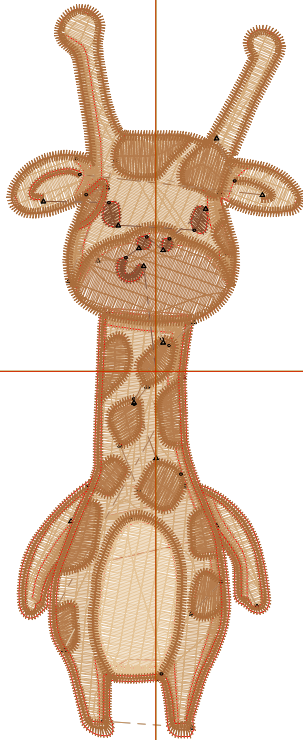

Michaels®

Embroidery Design
Sewing Information

Production Worksheet

Wilcom TrueSizer

Design: **Savanna Animal Giraffe**

Title: **Savanna Animal Giraffe**

Stitches: 11,609
 Height: 3.82 in
 Width: 1.56 in
 Colors: 6
 Colorway: Colorway 1
 Zoom: 1:1

Machine format: Tajima
 Color changes: 15
 Stops: 16
 Trims: 27
 Auto fabric: Pure Cotton
 Required stabilizer: Topping:
 Backing: Tear Away
 x 2
 Appliqués: 0
 Left: 19.8 mm
 Right: 19.8 mm
 Up: 48.5 mm
 Down: 48.5 mm
 EndX: 0.00 in
 EndY: 0.00 in
 Area: 5.94 in²
 Max stitch: 11.7 mm
 Min stitch: 0.3 mm
 Max jump: 6.2 mm
 Total thread: 180.77ft
 Total bobbin: 58.87ft

Stop Sequence:

#	#	Color	St.	Code	Name	Chart
1.	6	■	475	16		Wilcom
2.	4	■	207	14		Wilcom
3.	1	■	474	3		Wilcom
4.	6	■	1,600	16		Wilcom
5.	4	■	486	14		Wilcom
6.	3	■	461	13		Wilcom
7.	1	■	694	3		Wilcom
8.	5	■	529	15		Wilcom
9.	1	■	1,320	3		Wilcom
10.	3	■	171	13		Wilcom
11.	1	■	380	3		Wilcom
12.	6	■	1,518	16		Wilcom
13.	4	■	386	14		Wilcom
14.	3	■	694	13		Wilcom
15.	1	■	2,033	3		Wilcom
16.	2	■	179	12		Wilcom

Stop #: 2
Code: 14
Name:
Chart: Wilcom
Stitches: 207
Thread used: 2.98ft

Stop #: 3
Code: 3
Name:
Chart: Wilcom
Stitches: 474
Thread used: 6.00ft

Stop #: 4
Code: 16
Name:
Chart: Wilcom
Stitches: 1,600
Thread used: 29.50ft