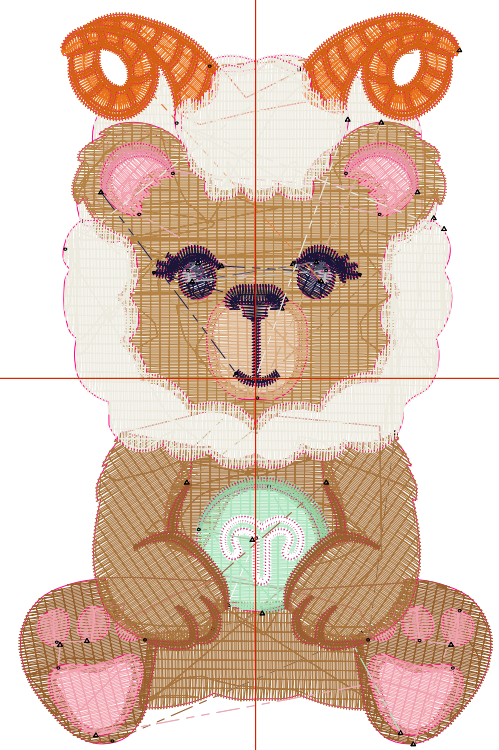

# Production Worksheet

Wilcom TrueSizer

Stitches: 17,179  
 Height: 3.81 in  
 Width: 2.47 in  
 Colors: 15  
 Colorway: Colorway 1  
 Zoom: 1:1

Design: Aries Zodiac Sign Teddy Bear

Title: Aries Zodiac Sign Teddy Bear

Machine format: Tajima  
 Color changes: 18  
 Stops: 19  
 Trims: 31  
 Auto fabric: Fabric Name  
 Required stabilizer: Stabilizer  
 Appliqués: 0  
 Left: 31.3 mm  
 Right: 31.3 mm  
 Up: 48.4 mm  
 Down: 48.4 mm  
 EndX: 0.00 in  
 EndY: 0.00 in  
 Area: 9.41 in<sup>2</sup>  
 Max stitch: 8.9 mm  
 Min stitch: 0.3 mm  
 Max jump: 6.9 mm  
 Total thread: 294.02ft  
 Total bobbin: 103.74ft