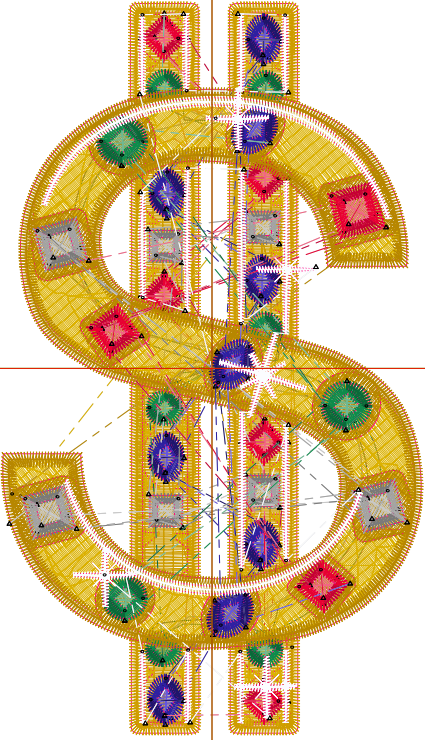

Michaels®

Embroidery Design
Sewing Information

Production Worksheet

Wilcom TrueSizer

Stitches: 22,969
 Height: 3.82 in
 Width: 2.20 in
 Colors: 17
 Colorway: Colorway 1
 Zoom: 1:1

Design: **Encrusted Dollar Sign**

Title: **Encrusted Dollar Sign**

Machine format: Tajima
 Color changes: 30
 Stops: 31
 Trims: 132
 Auto fabric: Fabric Name
 Required stabilizer: Stabilizer
 Appliqués: 0
 Left: 27.9 mm
 Right: 27.9 mm
 Up: 48.5 mm
 Down: 48.5 mm
 EndX: 0.00 in
 EndY: 0.00 in
 Area: 8.40 in²
 Max stitch: 11.3 mm
 Min stitch: 0.3 mm
 Max jump: 7.0 mm
 Total thread: 353.09ft
 Total bobbin: 113.90ft