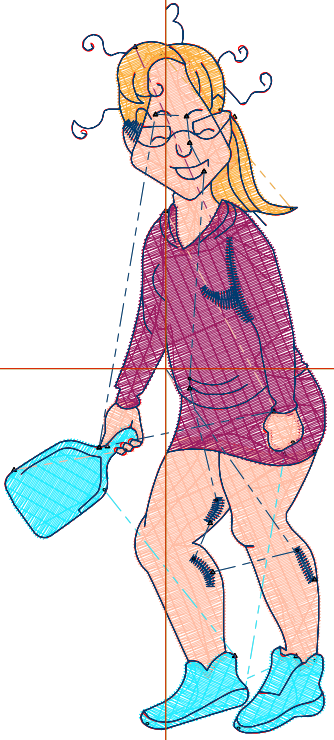

Michaels®

Embroidery Design
Sewing Information

Production Worksheet

Wilcom TrueSizer

Stitches: 6,694
 Height: 3.80 in
 Width: 1.67 in
 Colors: 5
 Colorway: Colorway 1
 Zoom: 1:1

Design: Comical Character Who Is Playing
 Title: Comical Character Who Is Playing

Machine format: Tajima
 Color changes: 6
 Stops: 7
 Trims: 19
 Auto fabric: Pure Cotton
 Required stabilizer: Topping:
 Backing: Tear Away x
 2
 Appliqués: 0
 Left: 21.3 mm
 Right: 21.3 mm
 Up: 48.3 mm
 Down: 48.3 mm
 EndX: 0.00 in
 EndY: 0.00 in
 Area: 6.36 in²
 Max stitch: 7.8 mm
 Min stitch: 0.3 mm
 Max jump: 7.0 mm
 Total thread: 108.30ft
 Total bobbin: 36.79ft

Stop Sequence:

#	#	Color	St.	Code	Name	Chart
1.	10	■	1,203	10	Pink	Wilcom
2.	2	■	885	2	Cyan	Wilcom
3.	10	■	737	10	Pink	Wilcom
4.	9	■	500	9	Orange	Wilcom
5.	4	■	1,384	4	Yellow	Wilcom
6.	10	■	93	10	Pink	Wilcom
7.	1	■	1,890	1	Blue	Wilcom