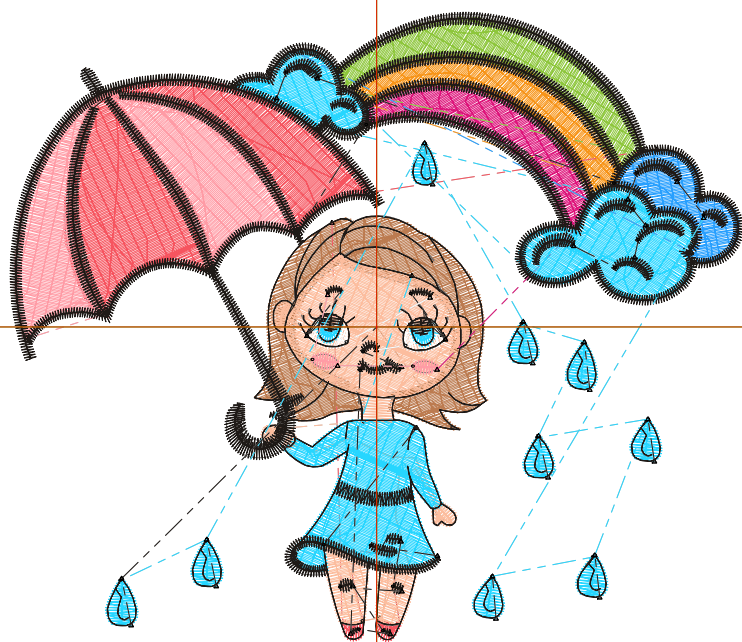

# Production Worksheet

Wilcom TrueSizer

Stitches: 15,770  
 Height: 3.28 in  
 Width: 3.82 in  
 Colors: 11  
 Colorway: Colorway 1  
 Zoom: 1:1

Design: Cute Girl Holding an Umbrella Standing in the Rain

Title: Cute Girl Holding an Umbrella Standing in the Rain

Machine format: Tajima  
 Color changes: 37  
 Stops: 38  
 Trims: 57  
 Auto fabric: Pure Cotton  
 Required stabilizer: Topping:  
 Backing: Tear Away x 2  
 Appliqués: 0  
 Left: 48.5 mm  
 Right: 48.5 mm  
 Up: 41.6 mm  
 Down: 41.6 mm  
 EndX: 0.00 in  
 EndY: 0.00 in  
 Area: 12.52 in<sup>2</sup>  
 Max stitch: 11.5 mm  
 Min stitch: 0.2 mm  
 Max jump: 7.0 mm  
 Total thread: 257.55ft  
 Total bobbin: 83.91ft

Stop Sequence:

#	#	Color	St.	Code	Name	Chart
1.	5	■	1,043	6	Brick Red	Wilcom
2.	4	■	99	5	Red	Wilcom
3.	3	■	1,245	4	Yellow	Wilcom
4.	1	■	728	2	Cyan	Wilcom
5.	9	■	1,243	13	Black	Wilcom
6.	10	■	75	15	White	Wilcom
7.	1	■	52	2	Cyan	Wilcom
8.	9	■	131	13	Black	Wilcom
9.	10	■	76	15	White	Wilcom
10.	1	■	53	2	Cyan	Wilcom
11.	9	■	131	13	Black	Wilcom
12.	8	■	66	10	Pink	Wilcom
13.	6	■	484	7	Magenta	Wilcom
14.	7	■	548	9	Orange	Wilcom
15.	2	■	643	3	Green	Wilcom
16.	1	■	866	2	Cyan	Wilcom
17.	11	■	322	17	Baby Blue	Wilcom
18.	4	■	1,372	5	Red	Wilcom
19.	8	■	1,129	10	Pink	Wilcom
20.	9	■	4,579	13	Black	Wilcom
21.	1	■	49	2	Cyan	Wilcom
22.	9	■	44	13	Black	Wilcom
23.	1	■	51	2	Cyan	Wilcom
24.	9	■	44	13	Black	Wilcom
25.	1	■	52	2	Cyan	Wilcom
26.	9	■	44	13	Black	Wilcom
27.	1	■	53	2	Cyan	Wilcom
28.	9	■	44	13	Black	Wilcom
29.	1	■	57	2	Cyan	Wilcom
30.	9	■	44	13	Black	Wilcom

# Production Worksheet

Wilcom TrueSizer

Stitches: 15,770  
Height: 3.28 in  
Width: 3.82 in  
Colors: 11  
Colorway: Colorway 1  
Zoom: 1:1

Design: Cute Girl Holding an Umbrella Standing in the Rain

Title: Cute Girl Holding an Umbrella Standing in the Rain