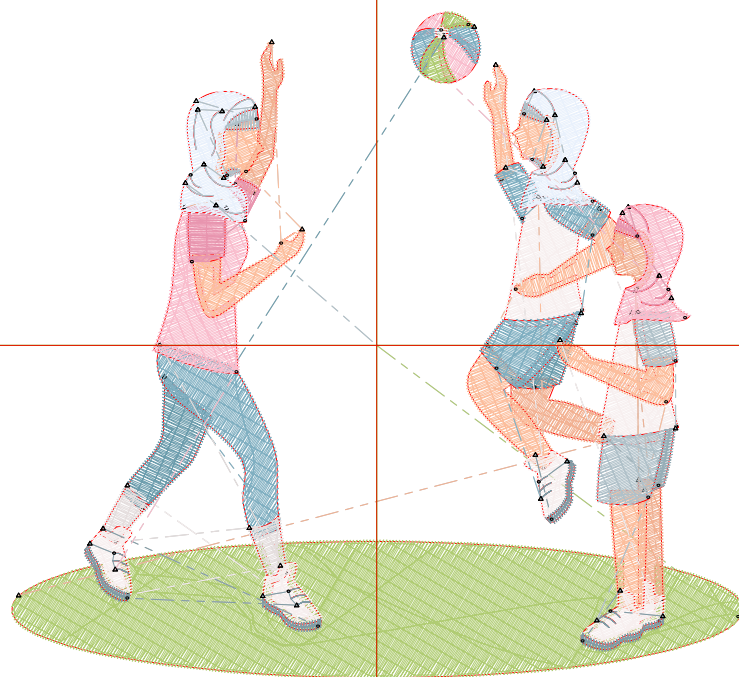

Michaels®

Embroidery Design
Sewing Information

Production Worksheet

Wilcom TrueSizer

Stitches: 11,418
 Height: 3.48 in
 Width: 3.80 in
 Colors: 13
 Colorway: Colorway 1
 Zoom: 1:1

Design: Faceless Mother and Children Playing

Title: Faceless Mother and Children Playing

Machine format: Tajima
 Color changes: 34
 Stops: 35
 Trims: 63
 Auto fabric: Pure Cotton
 Required stabilizer: Topping:
 Backing: Tear Away x 2
 Appliqués: 0
 Left: 48.3 mm
 Right: 48.3 mm
 Up: 44.2 mm
 Down: 44.2 mm
 EndX: 0.00 in
 EndY: 0.00 in
 Area: 13.23 in²
 Max stitch: 11.5 mm
 Min stitch: 0.2 mm
 Max jump: 6.9 mm
 Total thread: 194.52ft
 Total bobbin: 64.07ft

Production Worksheet

Wilcom TrueSizer

Stitches: 11,418
Height: 3.48 in
Width: 3.80 in
Colors: 13
Colorway: Colorway 1
Zoom: 1:1

Design: Faceless Mother and Children Playing

Title: Faceless Mother and Children Playing