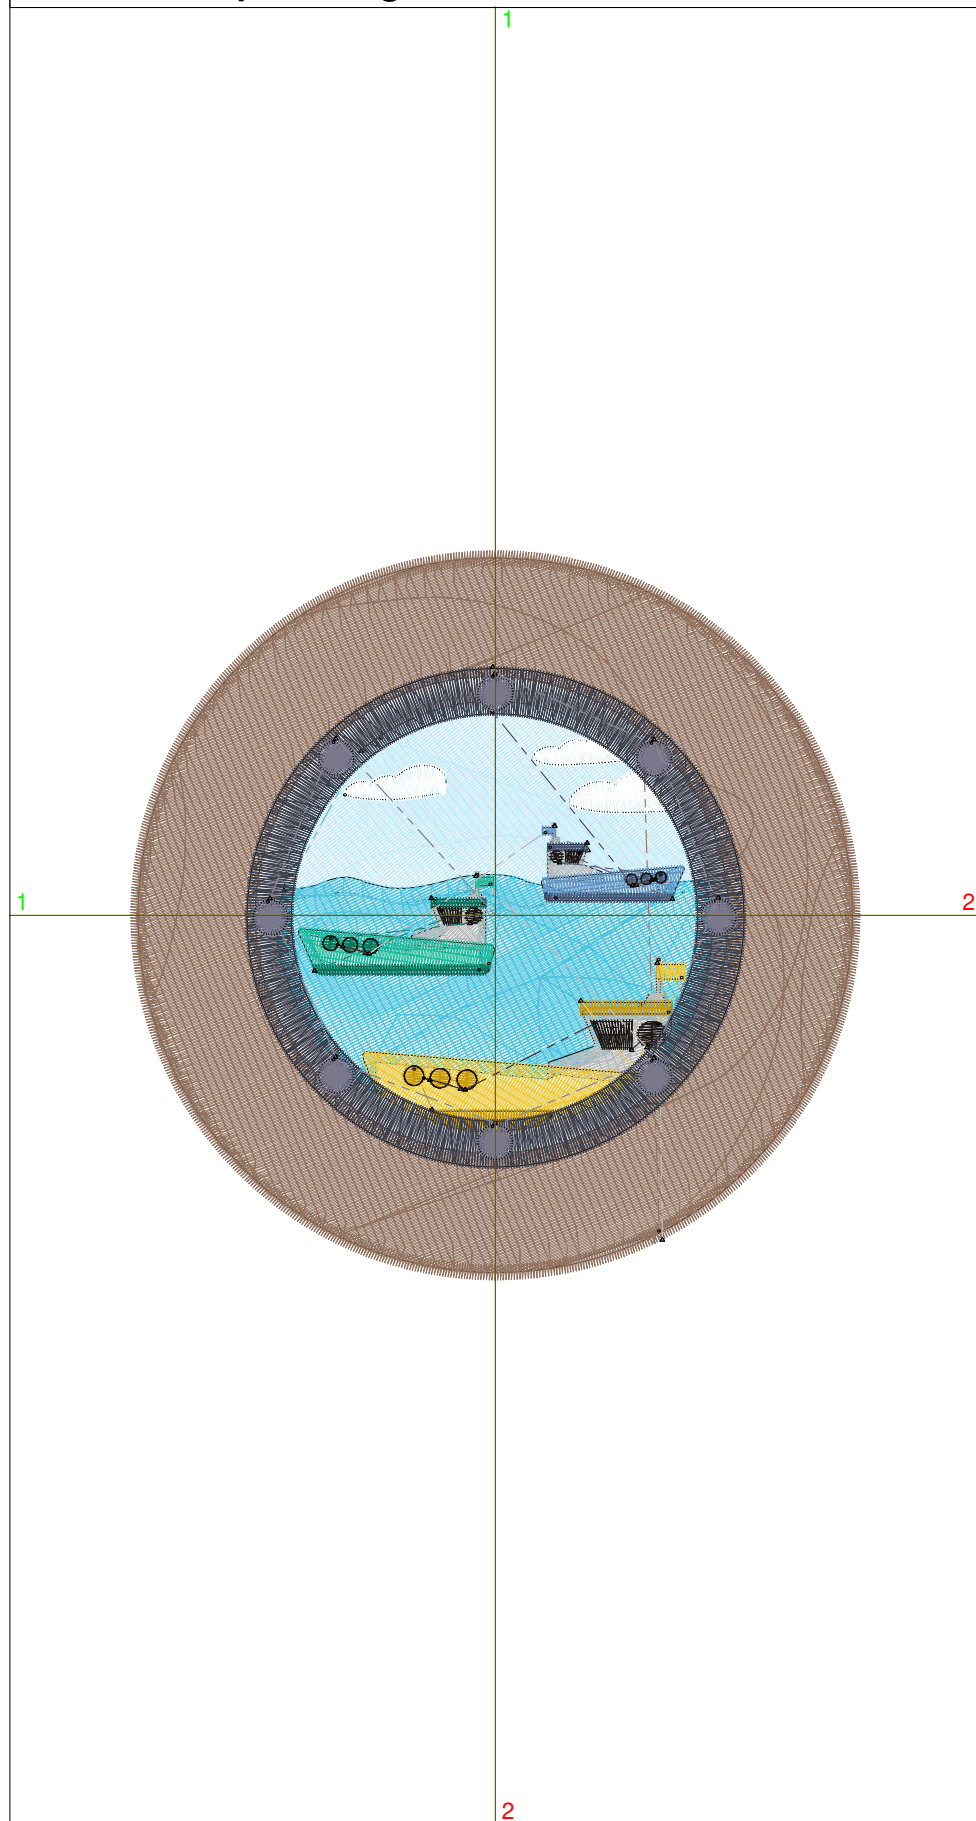

# Production Worksheet

Wilcom TrueSizer

Stitches: 22,423  
 Height: 3.80 in  
 Width: 3.80 in  
 Colors: 14  
 Colorway: Colorway 1  
 Zoom: 1:1

Design: **Seascape through a window**

Title: **Seascape through a window**

Machine format: Tajima  
 Color changes: 23  
 Stops: 24  
 Trims: 42  
 Auto fabric: Fabric Name  
 Required stabilizer: Stabilizer  
 Appliqués: 0  
 Left: 48.3 mm  
 Right: 48.3 mm  
 Up: 48.3 mm  
 Down: 48.3 mm  
 EndX: 0.00 in  
 EndY: 0.00 in  
 Area: 14.44 in<sup>2</sup>  
 Max stitch: 10.0 mm  
 Min stitch: 0.2 mm  
 Max jump: 7.0 mm  
 Total thread: 428.74ft  
 Total bobbin: 162.21ft