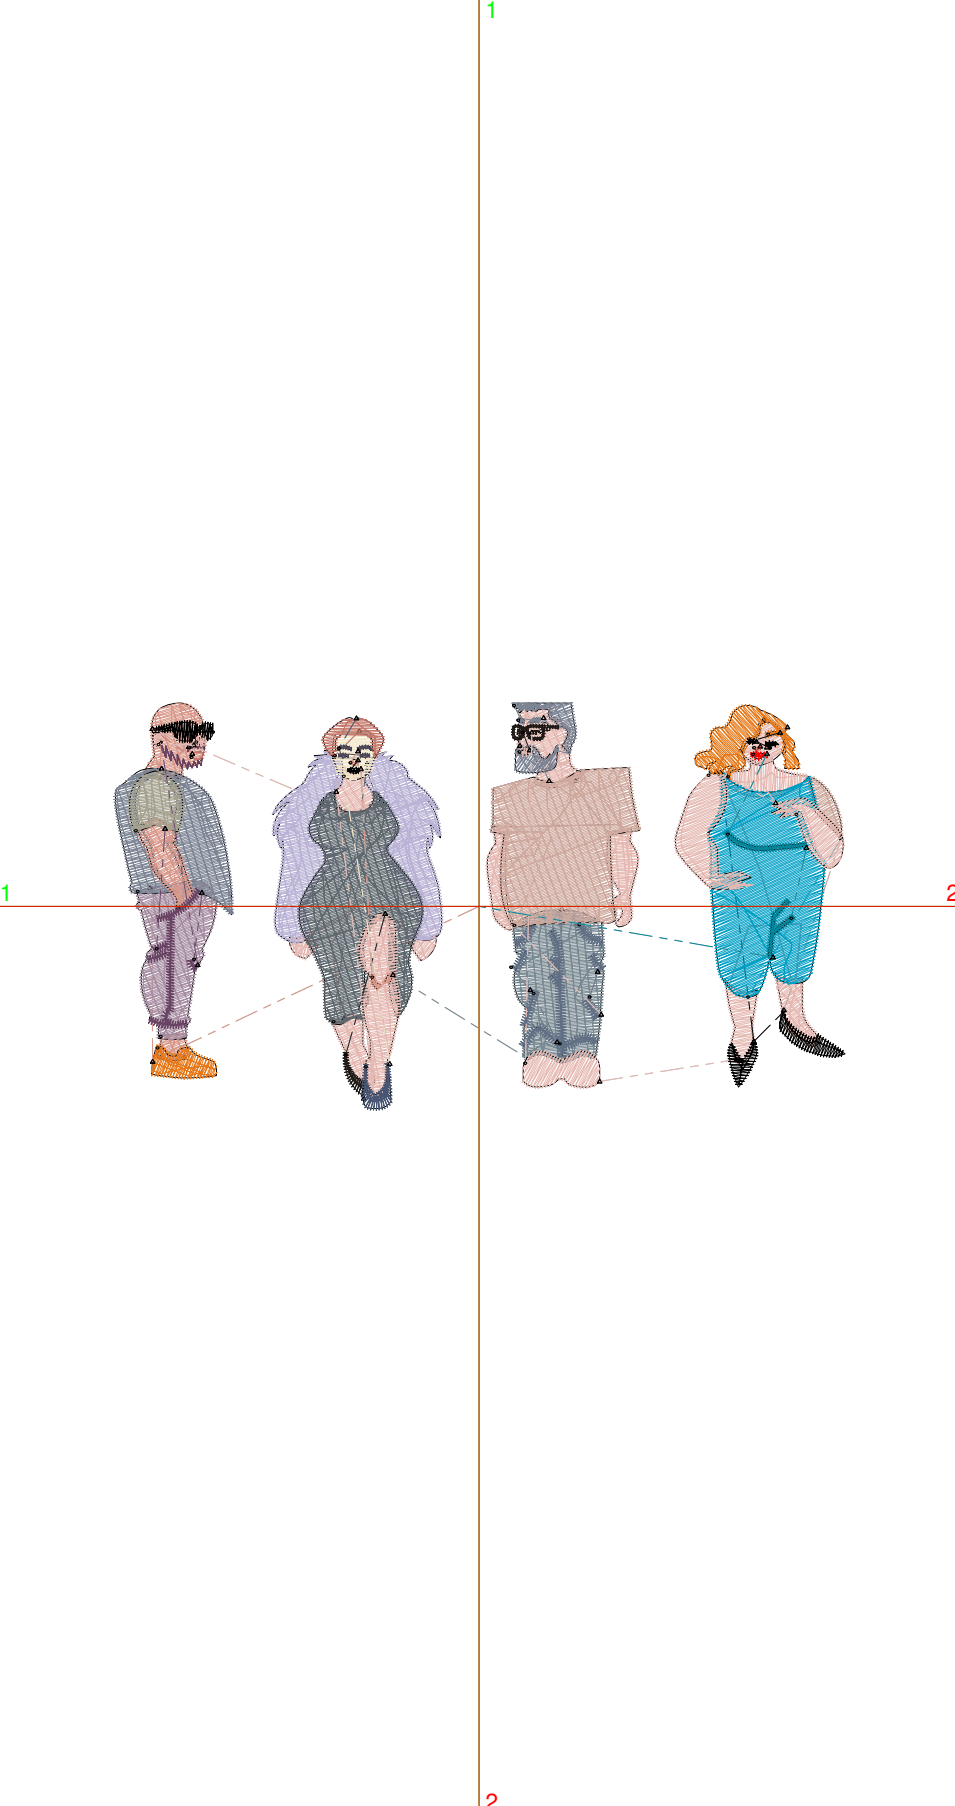

Michaels®

Embroidery Design
Sewing Information

Production Worksheet

Wilcom TrueSizer

Stitches: 11,164
 Height: 2.12 in
 Width: 3.81 in
 Colors: 21
 Colorway: Colorway 1
 Zoom: 1:1

Design: **Plus Size People**

Title: **Plus Size People**

Machine format: Tajima
 Color changes: 38
 Stops: 39
 Trims: 55
 Auto fabric: Fabric Name
 Required stabilizer: Stabilizer
 Appliqués: 0
 Left: 48.3 mm
 Right: 48.3 mm
 Up: 27.0 mm
 Down: 27.0 mm
 EndX: 0.00 in
 EndY: 0.00 in
 Area: 8.09 in²
 Max stitch: 11.9 mm
 Min stitch: 0.2 mm
 Max jump: 6.9 mm
 Total thread: 176.42ft
 Total bobbin: 53.55ft

Production Worksheet

Wilcom TrueSizer

Stitches: 11,164
Height: 2.12 in
Width: 3.81 in
Colors: 21
Colorway: Colorway 1
Zoom: 1:1

Design: **Plus Size People**

Title: **Plus Size People**

33.	16		818	16	Pastel Blue	DecoStudio
34.	10		490	10	Pink	DecoStudio
35.	9		261	9	Orange	DecoStudio
36.	2		49	2	Cyan	DecoStudio
37.	6		14	6	Brick Red	DecoStudio
38.	5		27	5	Red	DecoStudio
39.	17		184	17	Baby Blue	DecoStudio