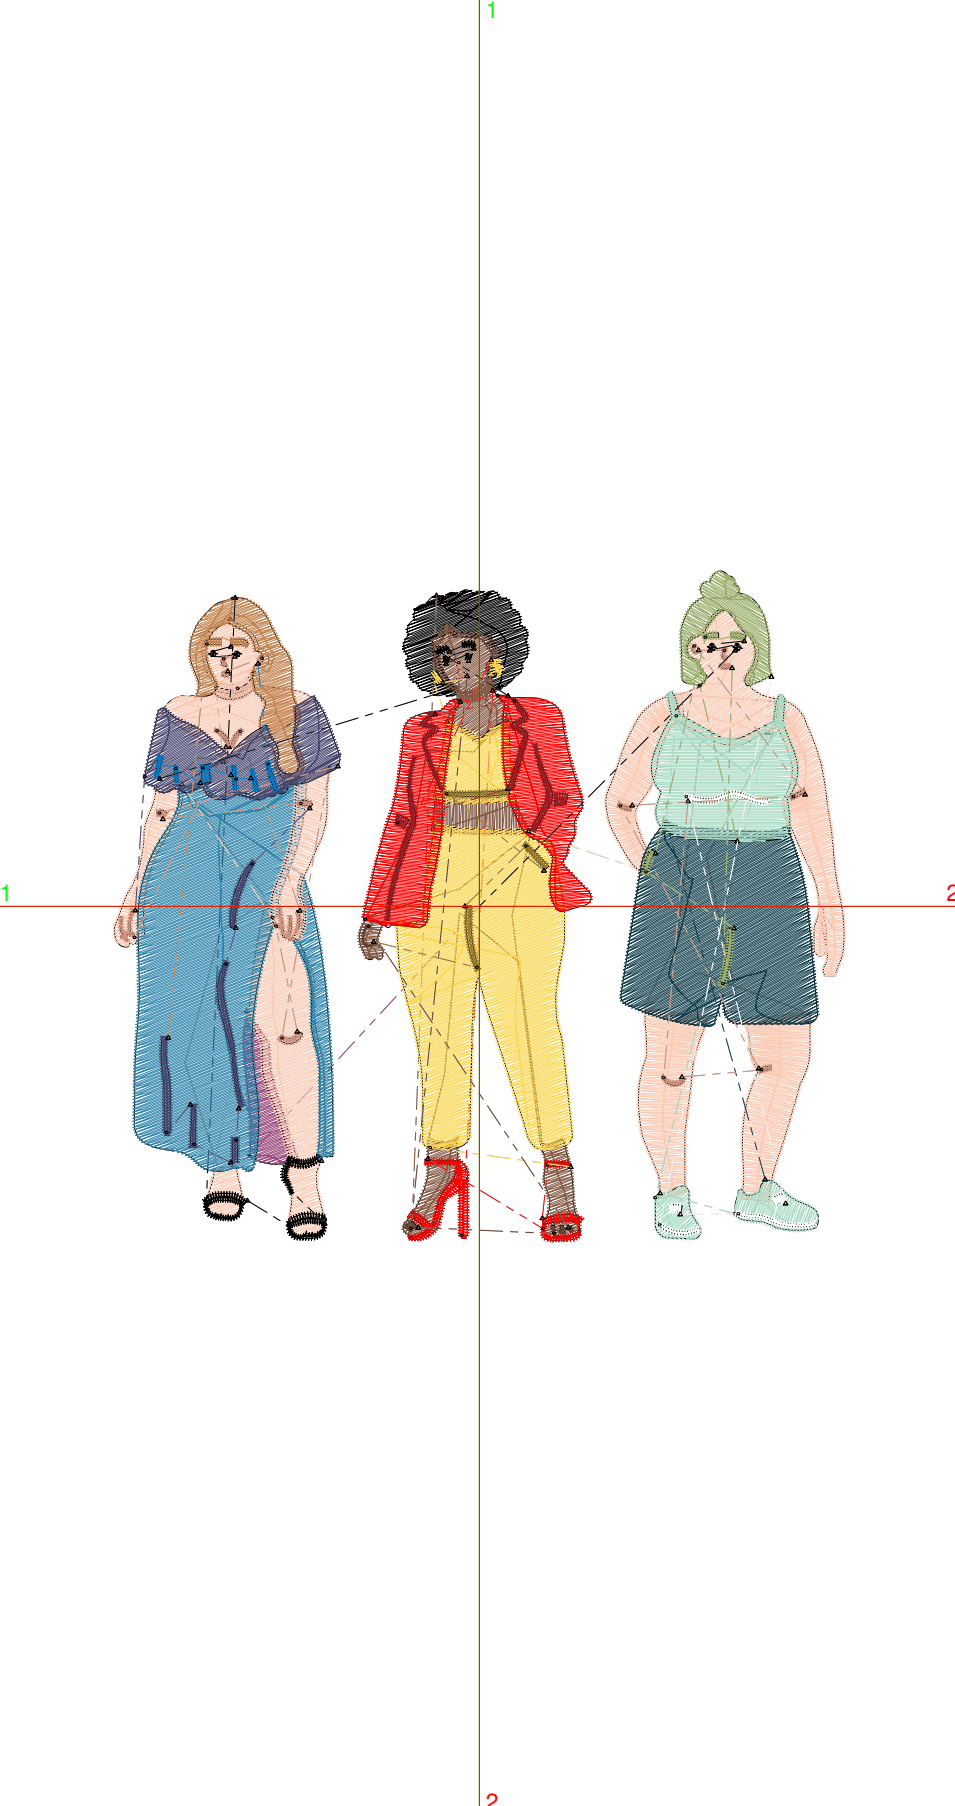

Michaels®

Embroidery Design
Sewing Information

Production Worksheet

Wilcom TrueSizer

Design: **Plus Size Women**

Title: **Plus Size Women**

Stitches: 17,823
 Height: 3.50 in
 Width: 3.82 in
 Colors: 19
 Colorway: Colorway 1
 Zoom: 1:1

Machine format: Tajima
 Color changes: 34
 Stops: 35
 Trims: 74
 Auto fabric: Fabric Name
 Required stabilizer: Stabilizer
 Appliqués: 0
 Left: 48.5 mm
 Right: 48.5 mm
 Up: 44.4 mm
 Down: 44.4 mm
 EndX: 0.00 in
 EndY: 0.00 in
 Area: 13.36 in²
 Max stitch: 9.8 mm
 Min stitch: 0.1 mm
 Max jump: 7.0 mm
 Total thread: 283.70ft
 Total bobbin: 92.01ft

Production Worksheet

Wilcom TrueSizer

Design: **Plus Size Women**

Title: **Plus Size Women**

Stitches: 17,823
Height: 3.50 in
Width: 3.82 in
Colors: 19
Colorway: Colorway 1
Zoom: 1:1

33.	19		177	19	Deep Navy Blue	DecoStudio
34.	32		143	32	Martian Green	DecoStudio
35.	13		32	13	Black	DecoStudio