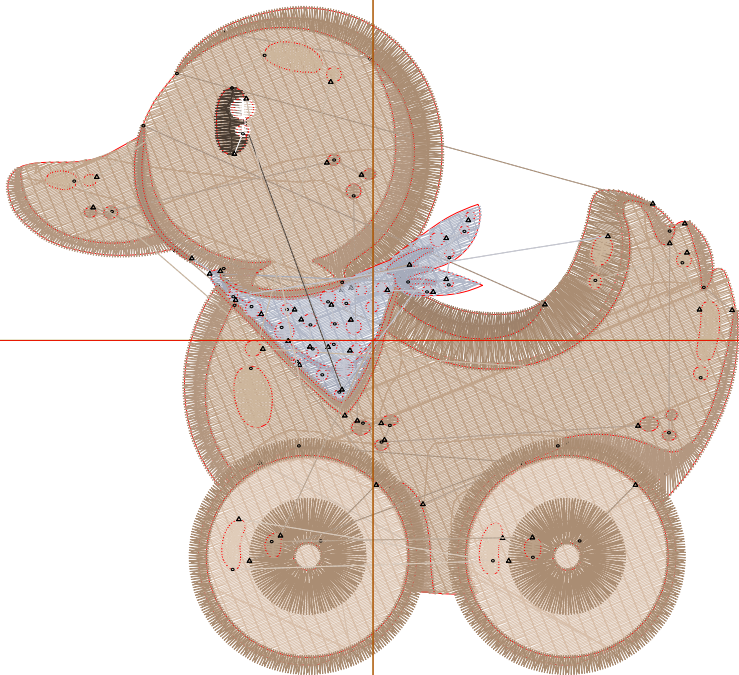

Michaels®

Embroidery Design
Sewing Information

Production Worksheet

Wilcom TrueSizer

Design: **Duck Baby Toy**

Title: **Duck Baby Toy**

Stitches: 16,597
 Height: 3.48 in
 Width: 3.82 in
 Colors: 14
 Colorway: Colorway 1
 Zoom: 1:1

Machine format: Tajima
 Color changes: 15
 Stops: 16
 Trims: 60
 Auto fabric: Pure Cotton
 Required stabilizer: Topping:
 Backing: Tear Away x 2
 Appliqués: 0
 Left: 48.5 mm
 Right: 48.5 mm
 Up: 44.2 mm
 Down: 44.2 mm
 EndX: 0.00 in
 EndY: 0.00 in
 Area: 13.29 in²
 Max stitch: 8.9 mm
 Min stitch: 0.3 mm
 Max jump: 7.0 mm
 Total thread: 322.62ft
 Total bobbin: 123.54ft

Color Film

Wilcom TrueSizer

Design: **Duck Baby Toy**

Title: **Duck Baby Toy**

Stitches: 16,597
Height: 3.48 in
Width: 3.82 in
Colors: 14
Colorway: Colorway 1
Zoom: 0.49

Stop #: 1
Code: 45
Name: Gold
Chart: Wilcom
Stitches: 5,353
Thread used: 112.05ft

Stop #: 8
Code: 44
Name: Red Brown
Chart: Wilcom
Stitches: 421
Thread used: 5.51ft

Stop #: 9
Code: 52
Name:
Chart: Wilcom
Stitches: 449
Thread used: 7.27ft

Color Film

Wilcom TrueSizer

Design: **Duck Baby Toy**