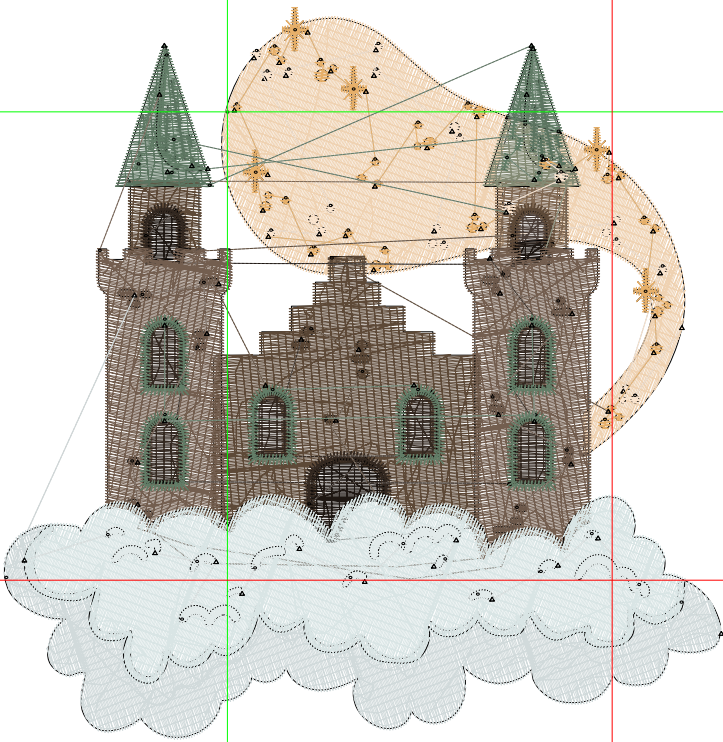

Michaels®

Embroidery Design
Sewing Information

Production Worksheet

Wilcom TrueSizer

Design: **Fantasy Cloud Castle**

Title: **Fantasy Cloud Castle**

Stitches: 20,381
 Height: 3.81 in
 Width: 3.73 in
 Colors: 19
 Colorway: Colorway 1
 Zoom: 1:1

Machine format: Tajima
 Color changes: 30
 Stops: 31
 Trims: 95
 Auto fabric: Custom Fabric
 Required stabilizer: Topping:
 Backing: Tear Away
 x 2
 Appliqués: 0
 Left: 29.5 mm
 Right: 65.3 mm
 Up: 13.8 mm
 Down: 83.0 mm
 EndX: 2.00 in
 EndY: -2.44 in
 Area: 14.23 in²
 Max stitch: 11.0 mm
 Min stitch: 0.3 mm
 Max jump: 6.9 mm
 Total thread: 360.37ft
 Total bobbin: 128.28ft

Stop Sequence:

#	#	Color	St.	Code	Name	Chart
1.	17	[Color swatch]	2,572			
2.	13	[Color swatch]	336			
3.	15	[Color swatch]	951			
4.	8	[Color swatch]	1,962			
5.	7	[Color swatch]	236			
6.	4	[Color swatch]	139			
7.	20	[Color swatch]	124			
8.	4	[Color swatch]	259			
9.	19	[Color swatch]	319			
10.	8	[Color swatch]	278			
11.	11	[Color swatch]	258			
12.	12	[Color swatch]	83			
13.	7	[Color swatch]	182			
14.	4	[Color swatch]	101			
15.	8	[Color swatch]	107			
16.	14	[Color swatch]	190			
17.	18	[Color swatch]	108			
18.	9	[Color swatch]	412			
19.	21	[Color swatch]	450			
20.	9	[Color swatch]	154			
21.	15	[Color swatch]	22			
22.	13	[Color swatch]	40			
23.	9	[Color swatch]	159			
24.	21	[Color swatch]	93			
25.	6	[Color swatch]	2,839			
26.	4	[Color swatch]	564			
27.	19	[Color swatch]	653			
28.	5	[Color swatch]	457			
29.	3	[Color swatch]	2,365			
30.	2	[Color swatch]	3,115			
31.	1	[Color swatch]	851			

Color Film

Wilcom TrueSizer

Design: **Fantasy Cloud Castle**

Title: **Fantasy Cloud Castle**

Stitches: 20,381
Height: 3.81 in
Width: 3.73 in
Colors: 19
Colorway: Colorway 1
Zoom: 0.49

Stop #: 1
Code:
Name:
Chart:
Stitches: 2,572
Thread used: 54.16ft