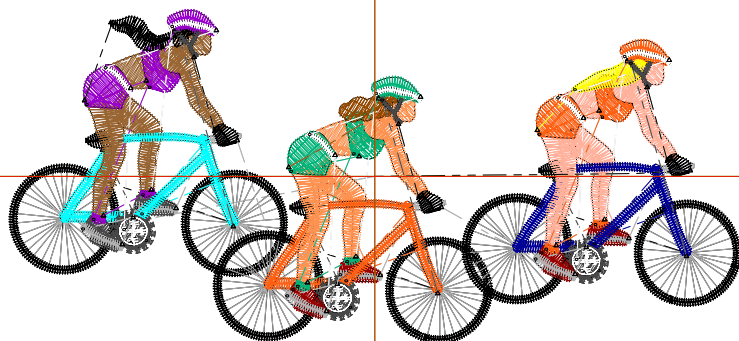

Michaels[®]

**Embroidery Design
Sewing Information**

Production Worksheet

Wilcom TrueSizer

Design: **Cycling women**

Title: **Cycling women**

Stitches: 10,835
 Height: 1.74 in
 Width: 3.81 in
 Colors: 15
 Colorway: Colorway 1
 Zoom: 1:1

Machine format: Tajima
 Color changes: 40
 Stops: 41
 Trims: 65
 Auto fabric: Fabric Name
 Required stabilizer: Stabilizer
 Appliqués: 0
 Left: 48.4 mm
 Right: 48.4 mm
 Up: 22.1 mm
 Down: 22.1 mm
 EndX: 0.00 in
 EndY: 0.00 in
 Area: 6.64 in²
 Max stitch: 10.1 mm
 Min stitch: 0.2 mm
 Max jump: 7.1 mm
 Total thread: 153.27ft
 Total bobbin: 40.73ft

Production Worksheet

Wilcom TrueSizer

Design: **Cycling women**

Title: **Cycling women**

Stitches: 10,835
Height: 1.74 in
Width: 3.81 in
Colors: 15
Colorway: Colorway 1
Zoom: 1:1

33.	3		616	3 Red	Default
34.	10		215	10 Orange	Default
35.	1		102	1 Dark Green	Default
36.	10		194	10 Orange	Default
37.	13		245	13 White	Default
38.	18		166	18 Grey	Default
39.	8		286	8 Dark Blue	Default
40.	19		69	19 Khaki	Default
41.	14		43	14 Black	Default