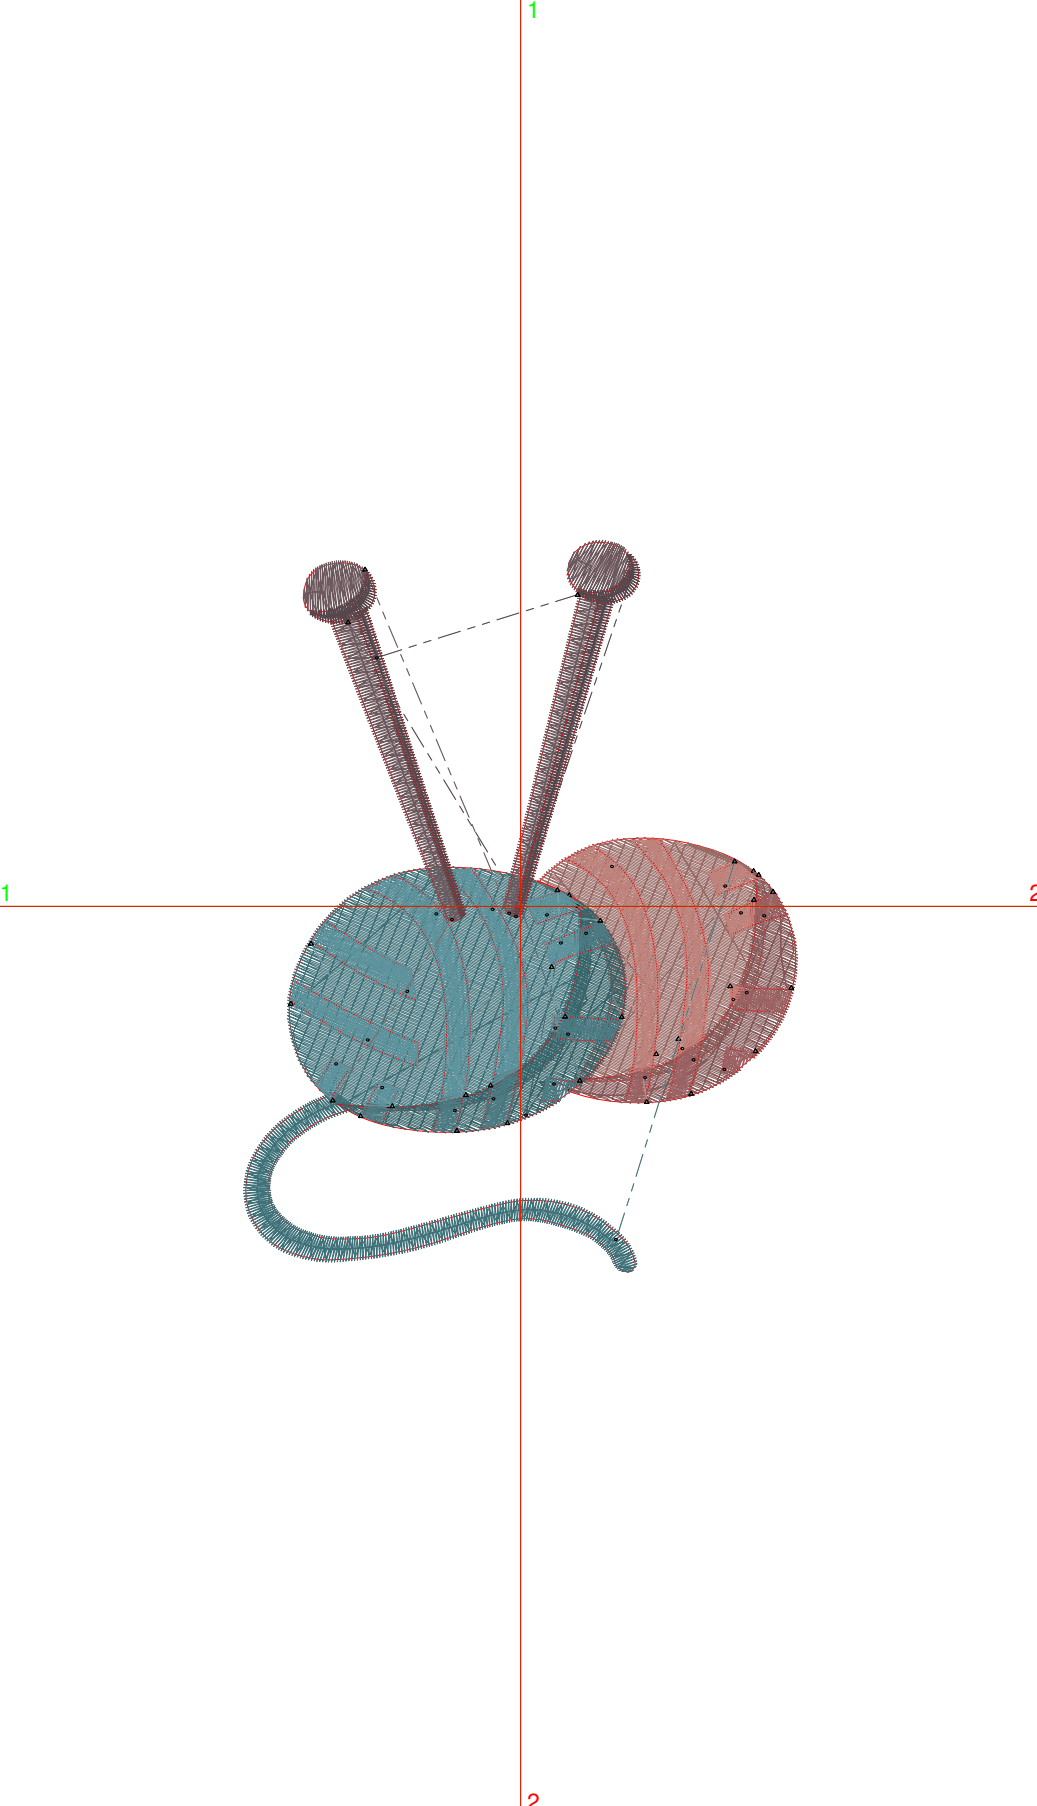

Michaels[®]

**Embroidery Design
Sewing Information**

Production Worksheet

Wilcom TrueSizer

Design: **Knitting Yarn**

Title: **Knitting Yarn**

Stitches: 8,689
 Height: 3.81 in
 Width: 2.89 in
 Colors: 10
 Colorway: Colorway 1
 Zoom: 1:1

Machine format: Tajima
 Color changes: 9
 Stops: 10
 Trims: 33
 Auto fabric: Pure Cotton
 Required stabilizer: Topping:
 Backing: Tear Away x 2
 Appliqués: 0
 Left: 36.6 mm
 Right: 36.6 mm
 Up: 48.4 mm
 Down: 48.4 mm
 EndX: 0.00 in
 EndY: 0.00 in
 Area: 11.00 in²
 Max stitch: 7.4 mm
 Min stitch: 0.3 mm
 Max jump: 6.6 mm
 Total thread: 173.38ft
 Total bobbin: 67.01ft

Color Film

Wilcom TrueSizer

Design: **Knitting Yarn**

Title: **Knitting Yarn**

Stitches:	8,689
Height:	3.81 in
Width:	2.89 in
Colors:	10
Colorway:	Colorway 1
Zoom:	0.49

Stop #: 1
 Code: 46
 Name:
 Chart: Wilcom
 Stitches: 1,256
 Thread used: 25.99ft

Stop #: 5
 Code: 20
 Name: Desert Blue
 Chart: Wilcom
 Stitches: 2,410
 Thread used: 51.61ft

Stop #: 6
 Code: 24
 Name:
 Chart: Wilcom
 Stitches: 709
 Thread used: 12.25ft

Stop #: 7
 Code: 16
 Name:
 Chart: Wilcom
 Stitches: 297
 Thread used: 5.57ft