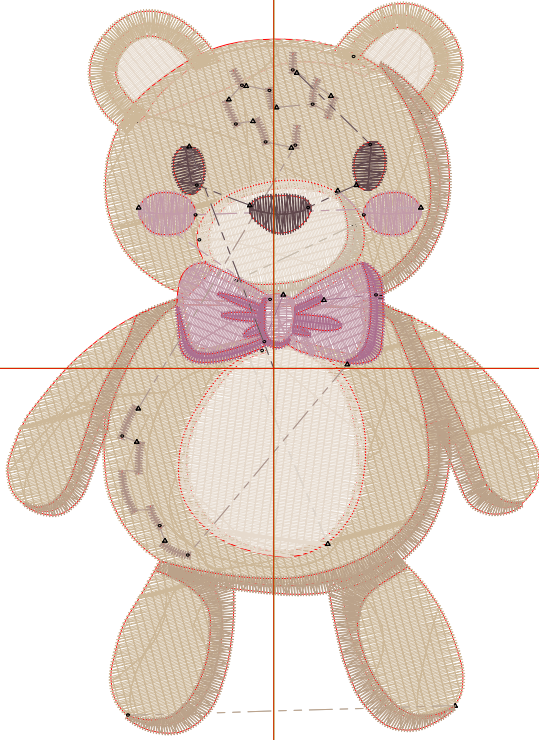

Michaels®

Embroidery Design
Sewing Information

Production Worksheet

Wilcom TrueSizer

Design: **Teddy Bear**

Title: **Teddy Bear**

Stitches: 13,270
 Height: 3.82 in
 Width: 2.79 in
 Colors: 8
 Colorway: Colorway 1
 Zoom: 1:1

Machine format: Tajima
 Color changes: 8
 Stops: 9
 Trims: 24
 Auto fabric: Pure Cotton
 Required stabilizer: Topping:
 Backing: Tear Away x 2
 Appliqués: 0
 Left: 35.4 mm
 Right: 35.4 mm
 Up: 48.5 mm
 Down: 48.5 mm
 EndX: 0.00 in
 EndY: 0.00 in
 Area: 10.66 in²
 Max stitch: 9.8 mm
 Min stitch: 0.3 mm
 Max jump: 7.0 mm
 Total thread: 250.13ft
 Total bobbin: 94.88ft

Color Film

Wilcom TrueSizer

Design: **Teddy Bear**

Title: **Teddy Bear**

Stitches: 13,270
Height: 3.82 in
Width: 2.79 in
Colors: 8
Colorway: Colorway 1
Zoom: 0.49

Stop #: 1
Code: 53
Name: Faded Pink
Chart: Wilcom
Stitches: 590
Thread used: 10.43ft

Stop #: 8
Code: 36
Name: Olive Drab
Chart: Wilcom
Stitches: 439
Thread used: 4.70ft

Stop #: 9
Code: 19
Name: Deep Navy Blue
Chart: Wilcom
Stitches: 225
Thread used: 4.08ft