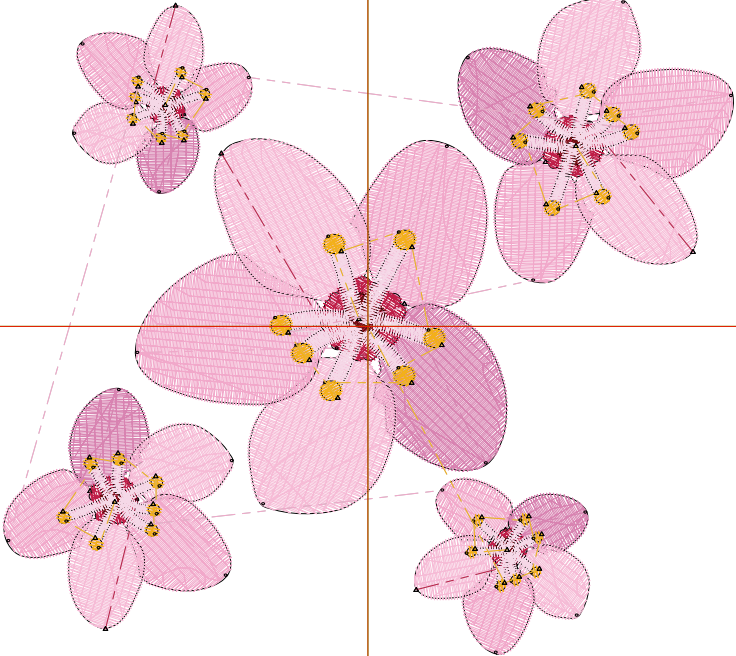

Michaels®

Embroidery Design
Sewing Information

Production Worksheet

Wilcom TrueSizer

Design: Cherry Blossom

Title: Cherry Blossom

Stitches: 13,859
 Height: 3.42 in
 Width: 3.80 in
 Colors: 7
 Colorway: Colorway 1
 Zoom: 1:1

Machine format: Tajima
 Color changes: 44
 Stops: 45
 Trims: 75
 Auto fabric: Fabric Name
 Required stabilizer: Stabilizer
 Appliqués: 0
 Left: 48.3 mm
 Right: 48.3 mm
 Up: 43.4 mm
 Down: 43.4 mm
 EndX: 0.00 in
 EndY: 0.00 in
 Area: 12.99 in²
 Max stitch: 11.4 mm
 Min stitch: 0.3 mm
 Max jump: 6.9 mm
 Total thread: 242.13ft
 Total bobbin: 80.85ft

Production Worksheet

Wilcom TrueSizer

Stitches: 13,859
Height: 3.42 in
Width: 3.80 in
Colors: 7
Colorway: Colorway 1
Zoom: 1:1

Design: **Japanese Flower**

Title: **Japanese Flower**

| | | | | | |
|-----|----|--|-----|----------------|------------|
| 33. | 5 | | 213 | 5 Red | DecoStudio |
| 34. | 6 | | 52 | 6 Brick Red | DecoStudio |
| 35. | 29 | | 342 | 29 Faded Green | DecoStudio |
| 36. | 9 | | 152 | 9 Orange | DecoStudio |
| 37. | 10 | | 200 | 10 Pink | DecoStudio |
| 38. | 8 | | 203 | 8 Purple | DecoStudio |
| 39. | 30 | | 219 | 30 Ghost Green | DecoStudio |
| 40. | 10 | | 232 | 10 Pink | DecoStudio |
| 41. | 30 | | 208 | 30 Ghost Green | DecoStudio |
| 42. | 5 | | 162 | 5 Red | DecoStudio |
| 43. | 6 | | 40 | 6 Brick Red | DecoStudio |
| 44. | 29 | | 264 | 29 Faded Green | DecoStudio |
| 45. | 9 | | 121 | 9 Orange | DecoStudio |