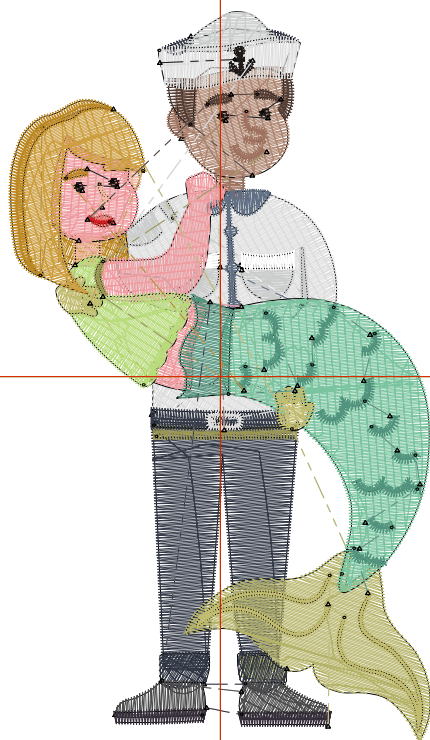

Michaels®

Embroidery Design
Sewing Information

Production Worksheet

Wilcom TrueSizer

Stitches: 12,376
 Height: 3.80 in
 Width: 2.20 in
 Colors: 24
 Colorway: Colorway 1
 Zoom: 1:1

Design: **Mermaid and Sailor**

Title: **Mermaid and Sailor**

Machine format: Tajima
 Color changes: 41
 Stops: 42
 Trims: 63
 Auto fabric: Fabric Name
 Required stabilizer: Stabilizer
 Appliqués: 0
 Left: 28.0 mm
 Right: 28.0 mm
 Up: 48.2 mm
 Down: 48.2 mm
 EndX: 0.00 in
 EndY: 0.00 in
 Area: 8.37 in²
 Max stitch: 11.5 mm
 Min stitch: 0.3 mm
 Max jump: 7.0 mm
 Total thread: 207.70ft
 Total bobbin: 66.80ft

Stop Sequence:

#	#	Color	St.	Code	Name	Chart
1.	14	█	1,203	14	Grey	DecoStudio
2.	8	█	137	8	Purple	DecoStudio
3.	12	█	282	12	Powder Blue	DecoStudio
4.	14	█	129	14	Grey	DecoStudio
5.	12	█	103	12	Powder Blue	DecoStudio
6.	6	█	126	6	Brick Red	DecoStudio
7.	37	█	436	37	Khaki	DecoStudio
8.	36	█	112	36	Olive Drab	DecoStudio
9.	14	█	72	14	Grey	DecoStudio
10.	24	█	140	24	Ocean Green	DecoStudio
11.	12	█	278	12	Powder Blue	DecoStudio
12.	13	█	109	13	Black	DecoStudio
13.	12	█	894	12	Powder Blue	DecoStudio
14.	24	█	298	24	Ocean Green	DecoStudio
15.	15	█	86	15	White	DecoStudio
16.	20	█	226	20	Desert Blue	DecoStudio
17.	39	█	863	39	Banana Yellow	DecoStudio
18.	31	█	1,379	31	Mint Green	DecoStudio
19.	10	█	193	10	Pink	DecoStudio
20.	7	█	144	7	Magenta	DecoStudio
21.	32	█	108	32	Martian Green	DecoStudio
22.	10	█	687	10	Pink	DecoStudio
23.	34	█	517	34	Moon Green	DecoStudio
24.	38	█	150	38	Olive	DecoStudio
25.	9	█	598	9	Orange	DecoStudio
26.	7	█	237	7	Magenta	DecoStudio
27.	38	█	148	38	Olive	DecoStudio
28.	3	█	207	3	Green	DecoStudio
29.	11	█	212	11	Dark Brown	DecoStudio
30.	25	█	336	25	Moss Green	DecoStudio
31.	19	█	174	19	Deep Navy Blue	DecoStudio
32.	38	█	607	38	Olive	DecoStudio

Production Worksheet

Wilcom TrueSizer

Stitches: 12,376
Height: 3.80 in
Width: 2.20 in
Colors: 24
Colorway: Colorway 1
Zoom: 1:1

Design: **Mermaid Navy Sailor LOGO LC**

Title: **Mermaid Navy Sailor LOGO LC**