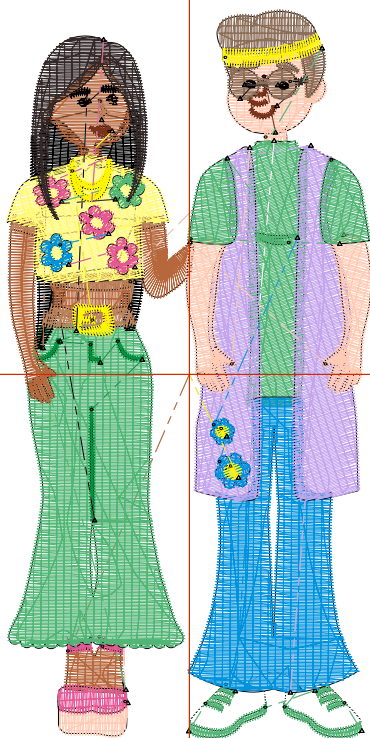

Michaels®

Embroidery Design
Sewing Information

Production Worksheet

Wilcom TrueSizer

Design: **Hippie Couple**

Title: **Hippie Couple**

Stitches: 13,997
 Height: 3.80 in
 Width: 1.91 in
 Colors: 15
 Colorway: Colorway 1
 Zoom: 1:1

Machine format: Tajima
 Color changes: 40
 Stops: 41
 Trims: 54
 Auto fabric: Fabric Name
 Required stabilizer: Stabilizer
 Appliqués: 0
 Left: 24.2 mm
 Right: 24.2 mm
 Up: 48.3 mm
 Down: 48.3 mm
 EndX: 0.00 in
 EndY: 0.00 in
 Area: 7.25 in²
 Max stitch: 9.9 mm
 Min stitch: 0.3 mm
 Max jump: 6.6 mm
 Total thread: 228.75ft
 Total bobbin: 73.16ft

Production Worksheet

Wilcom TrueSizer

Design: **Hippie Logo**

Title: **Hippie Logo**

Stitches: 13,997
Height: 3.80 in
Width: 1.91 in
Colors: 15
Colorway: Colorway 1
Zoom: 1:1

33.	33		406	33 Chartreuse	DecoStudio
34.	2		1,457	2 Cyan	DecoStudio
35.	23		1,756	23 Light BlueGreen	DecoStudio
36.	10		779	10 Pink	DecoStudio
37.	33		457	33 Chartreuse	DecoStudio
38.	2		85	2 Cyan	DecoStudio
39.	4		20	4 Yellow	DecoStudio
40.	2		102	2 Cyan	DecoStudio
41.	4		26	4 Yellow	DecoStudio