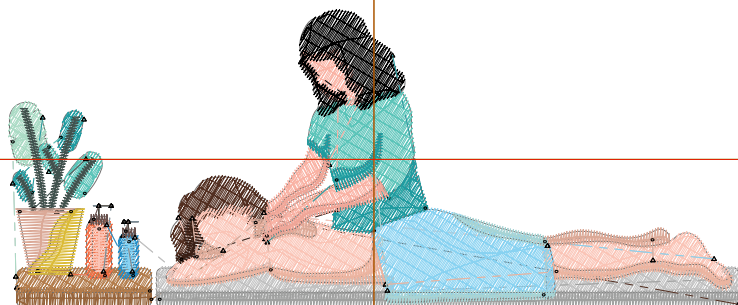

# Production Worksheet

Wilcom TrueSizer

Design: **Massage Therapy**

Title: **Massage Therapy**

Stitches: 7,195  
 Height: 1.56 in  
 Width: 3.81 in  
 Colors: 25  
 Colorway: Colorway 1  
 Zoom: 1:1

Machine format: Tajima  
 Color changes: 33  
 Stops: 34  
 Trims: 43  
 Auto fabric: Pure Cotton  
 Required stabilizer: Topping:  
 Backing: Tear Away x 2  
 Appliqués: 0  
 Left: 48.3 mm  
 Right: 48.3 mm  
 Up: 19.8 mm  
 Down: 19.8 mm  
 EndX: 0.00 in  
 EndY: 0.00 in  
 Area: 5.94 in<sup>2</sup>  
 Max stitch: 11.7 mm  
 Min stitch: 0.2 mm  
 Max jump: 6.9 mm  
 Total thread: 120.06ft  
 Total bobbin: 36.56ft

# Production Worksheet

Wilcom TrueSizer

Design: **Massage Therapy**  
Title: **Massage Therapy**

Stitches: 7,195  
Height: 1.56 in  
Width: 3.81 in  
Colors: 25  
Colorway: Colorway 1  
Zoom: 1:1

33.	4		119	4 Yellow	Wilcom
34.	2		247	2 Cyan	Wilcom