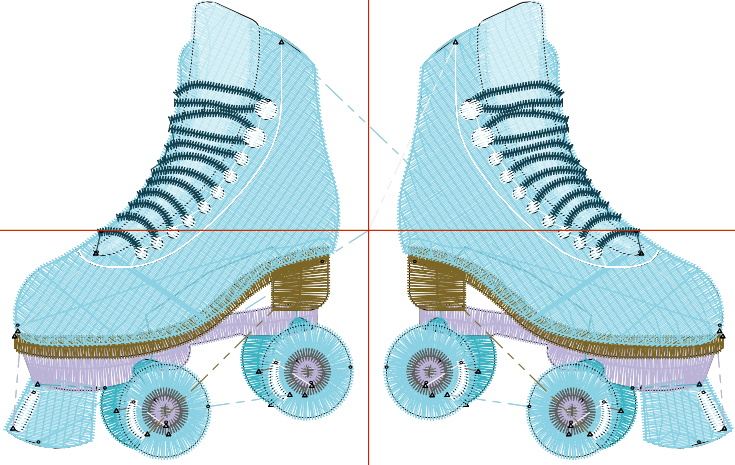

Machine format: Tajima
Color changes: 33
Stops: 34
Trims: 34
Auto fabric: Fabric Name
Required stabilizer: Stabilizer
Appliqués: 0
Left: 48.3 mm
Right: 48.3 mm
Up: 30.4 mm
Down: 30.4 mm
EndX: 0.00 in
EndY: 0.00 in
Area: 9.09 in²
Max stitch: 11.0 mm
Min stitch: 0.0 mm
Max jump: 6.9 mm
Total thread: 259.90ft
Total bobbin: 88.28ft

Stop Sequence:

#	#	Color	St.	Code	Name	Chart
1.	21	■	313	21	Sky Blue	DecoStudio
2.	15	■	47	15	White	DecoStudio
3.	12	■	405	12	Powder Blue	DecoStudio
4.	27	■	254	27	Turquoise	DecoStudio
5.	21	■	572	21	Sky Blue	DecoStudio
6.	11	■	148	11	Dark Brown	DecoStudio
7.	12	■	77	12	Powder Blue	DecoStudio
8.	15	■	49	15	White	DecoStudio
9.	21	■	572	21	Sky Blue	DecoStudio
10.	11	■	147	11	Dark Brown	DecoStudio
11.	12	■	77	12	Powder Blue	DecoStudio
12.	15	■	49	15	White	DecoStudio
13.	6	■	454	6	Brick Red	DecoStudio
14.	21	■	2,610	21	Sky Blue	DecoStudio
15.	22	■	709	22	Ice Blue	DecoStudio
16.	1	■	875	1	Blue	DecoStudio
17.	15	■	270	15	White	DecoStudio
18.	21	■	314	21	Sky Blue	DecoStudio
19.	15	■	47	15	White	DecoStudio
20.	12	■	405	12	Powder Blue	DecoStudio
21.	27	■	254	27	Turquoise	DecoStudio
22.	21	■	549	21	Sky Blue	DecoStudio
23.	11	■	148	11	Dark Brown	DecoStudio
24.	12	■	77	12	Powder Blue	DecoStudio
25.	15	■	49	15	White	DecoStudio
26.	21	■	549	21	Sky Blue	DecoStudio
27.	11	■	147	11	Dark Brown	DecoStudio
28.	12	■	77	12	Powder Blue	DecoStudio
29.	15	■	49	15	White	DecoStudio
30.	6	■	454	6	Brick Red	DecoStudio
31.	21	■	2,605	21	Sky Blue	DecoStudio
32.	22	■	685	22	Ice Blue	DecoStudio