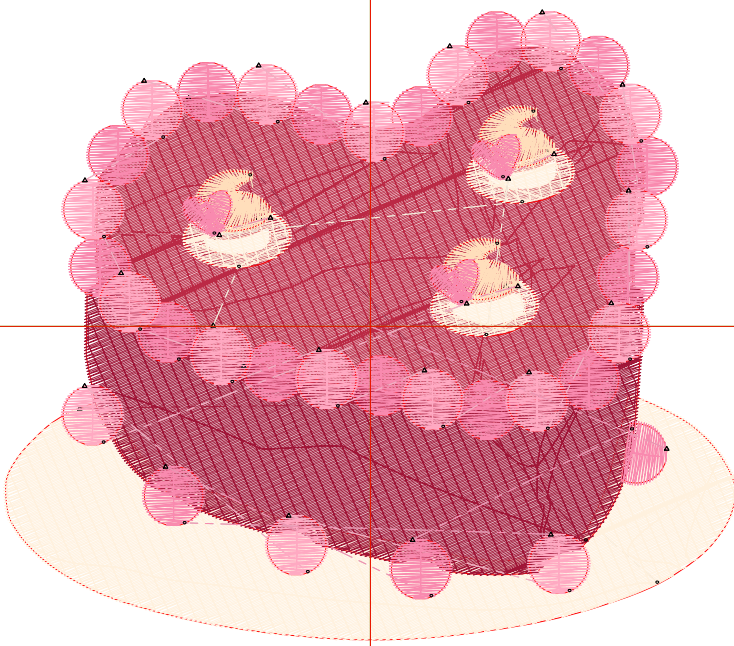

Michaels®

Embroidery Design
Sewing Information

Production Worksheet

Wilcom TrueSizer

Design: **Valentine's Day Cake**

Title: **Valentine's Day Cake**

Stitches: 18,296
 Height: 3.27 in
 Width: 3.82 in
 Colors: 6
 Colorway: Colorway 1
 Zoom: 1:1

Machine format: Tajima
 Color changes: 15
 Stops: 16
 Trims: 33
 Auto fabric: Pure Cotton
 Required stabilizer: Topping:
 Backing: Tear Away x
 2
 Appliqués: 0
 Left: 48.5 mm
 Right: 48.5 mm
 Up: 41.6 mm
 Down: 41.6 mm
 EndX: 0.00 in
 EndY: 0.00 in
 Area: 12.51 in²
 Max stitch: 10.4 mm
 Min stitch: 0.3 mm
 Max jump: 6.9 mm
 Total thread: 361.24ft
 Total bobbin: 139.82ft

Color Film

Wilcom TrueSizer

Stitches: 18,296
Height: 3.27 in
Width: 3.82 in
Colors: 6
Colorway: Colorway 1
Zoom: 0.49

Design: **Valentine's Day Cake**

Title: **Valentine's Day Cake**

Stop #: 1
Code: 3
Name:
Chart: Wilcom
Stitches: 2,873
Thread used: 60.65ft

Design: **Valentine's Day Cake**

Title: **Valentine's Day Cake**

Stop #: 13
Code: 14
Name:
Chart: Wilcom
Stitches: 270
Thread used: 4.16ft

Stop #: 14
Code: 7
Name:
Chart: Wilcom
Stitches: 121
Thread used: 2.01ft