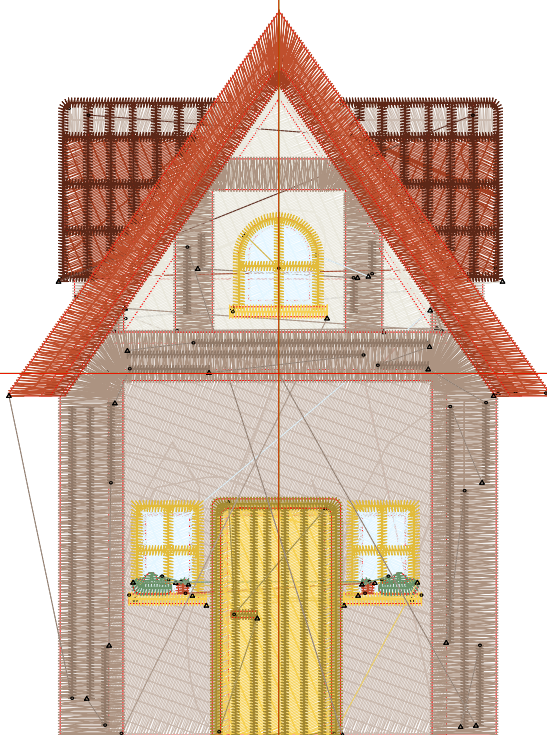

# Production Worksheet

Wilcom TrueSizer

Design: **Cozy Rustic Farmhouse**

Title: **Cozy Rustic Farmhouse**

Stitches: 22,414  
Height: 3.79 in  
Width: 2.82 in  
Colors: 14  
Colorway: Colorway 1  
Zoom: 1:1

Machine format: Tajima  
Color changes: 21  
Stops: 22  
Trims: 47  
Auto fabric: Pure Cotton  
Required stabilizer: Topping:  
Backing: Tear Away x 2  
Appliqués: 0  
Left: 35.8 mm  
Right: 35.8 mm  
Up: 48.1 mm  
Down: 48.1 mm  
EndX: 0.00 in  
EndY: 0.00 in  
Area: 10.67 in<sup>2</sup>  
Max stitch: 11.1 mm  
Min stitch: 0.3 mm  
Max jump: 7.0 mm  
Total thread: 388.33ft  
Total bobbin: 138.69ft

### Stop Sequence:

#	#	Color	St.	Code	Name	Chart
1.	17		4,081	17	Wilcom	
2.	12		1,464	12	Wilcom	
3.	9		1,085	9	Wilcom	
4.	16		2,330	16	Wilcom	
5.	12		377	12	Wilcom	
6.	11		1,048	11	Wilcom	
7.	5		582	5	Wilcom	
8.	3		158	3	Wilcom	
9.	4		717	4	Wilcom	
10.	6		40	6	Wilcom	
11.	7		187	7	Wilcom	
12.	3		989	3	Wilcom	
13.	14		1,224	14	Wilcom	
14.	13		507	13	Wilcom	
15.	2		197	2	Wilcom	
16.	5		300	5	Wilcom	
17.	4		359	4	Wilcom	
18.	3		93	3	Wilcom	
19.	11		3,164	11	Wilcom	
20.	9		723	9	Wilcom	
21.	10		976	10	Wilcom	
22.	2		1,811	2	Wilcom	

# Color Film

Wilcom TrueSizer

Design: **Cozy Rustic Farmhouse**

Title: **Cozy Rustic Farmhouse**

Stitches: 22,414  
Height: 3.79 in  
Width: 2.82 in  
Colors: 14  
Colorway: Colorway 1  
Zoom: 0.49

Stop #: 1  
Code: 17  
Name:  
Chart: Wilcom  
Stitches: 4,081  
Thread used: 80.62ft