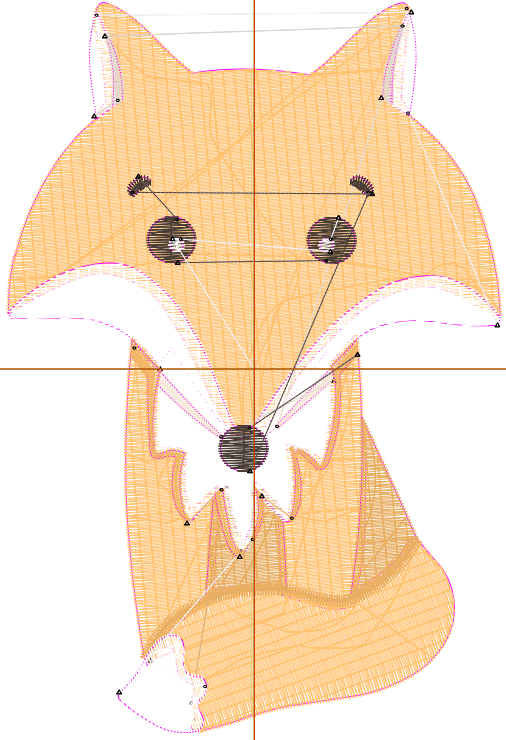

Michaels®

Embroidery Design
Sewing Information

Production Worksheet

Wilcom TrueSizer

Design: **Cute Baby Fox**

Title: **Cute Baby Fox**

Stitches: 11,329
 Height: 3.80 in
 Width: 2.58 in
 Colors: 7
 Colorway: Madeira Classic 40
 Zoom: 1:1

Machine format: Tajima
 Color changes: 7
 Stops: 8
 Trims: 21
 Auto fabric: Pure Cotton
 Required stabilizer: Topping:
 Backing: Tear Away x 2
 Appliqués: 0
 Left: 32.8 mm
 Right: 32.8 mm
 Up: 48.3 mm
 Down: 48.3 mm
 EndX: 0.00 in
 EndY: 0.00 in
 Area: 9.81 in²
 Max stitch: 7.2 mm
 Min stitch: 0.3 mm
 Max jump: 6.9 mm
 Total thread: 209.68ft
 Total bobbin: 78.65ft

Color Film

Wilcom TrueSizer

Design: **Cute Baby Fox**

Title: **Cute Baby Fox**

Stitches: 11,329
Height: 3.80 in
Width: 2.58 in
Colors: 7
Colorway: Madeira Classic 40
Zoom: 0.49

Stop #: 1
Code: 1064
Name:
Chart: Madeira Classic 40
Stitches: 6,487
Thread used: 130.51ft

Stop #: 2
Code: 1191
Name:
Chart: Madeira Classic 40
Stitches: 1,020
Thread used: 15.57ft

Stop #: 3
Code: 1001
Name: Super White
Chart: Madeira Classic 40
Stitches: 2,579
Thread used: 43.75ft

Stop #: 4
Code: 1010
Name:
Chart: Madeira Classic 40
Stitches: 158
Thread used: 1.96ft