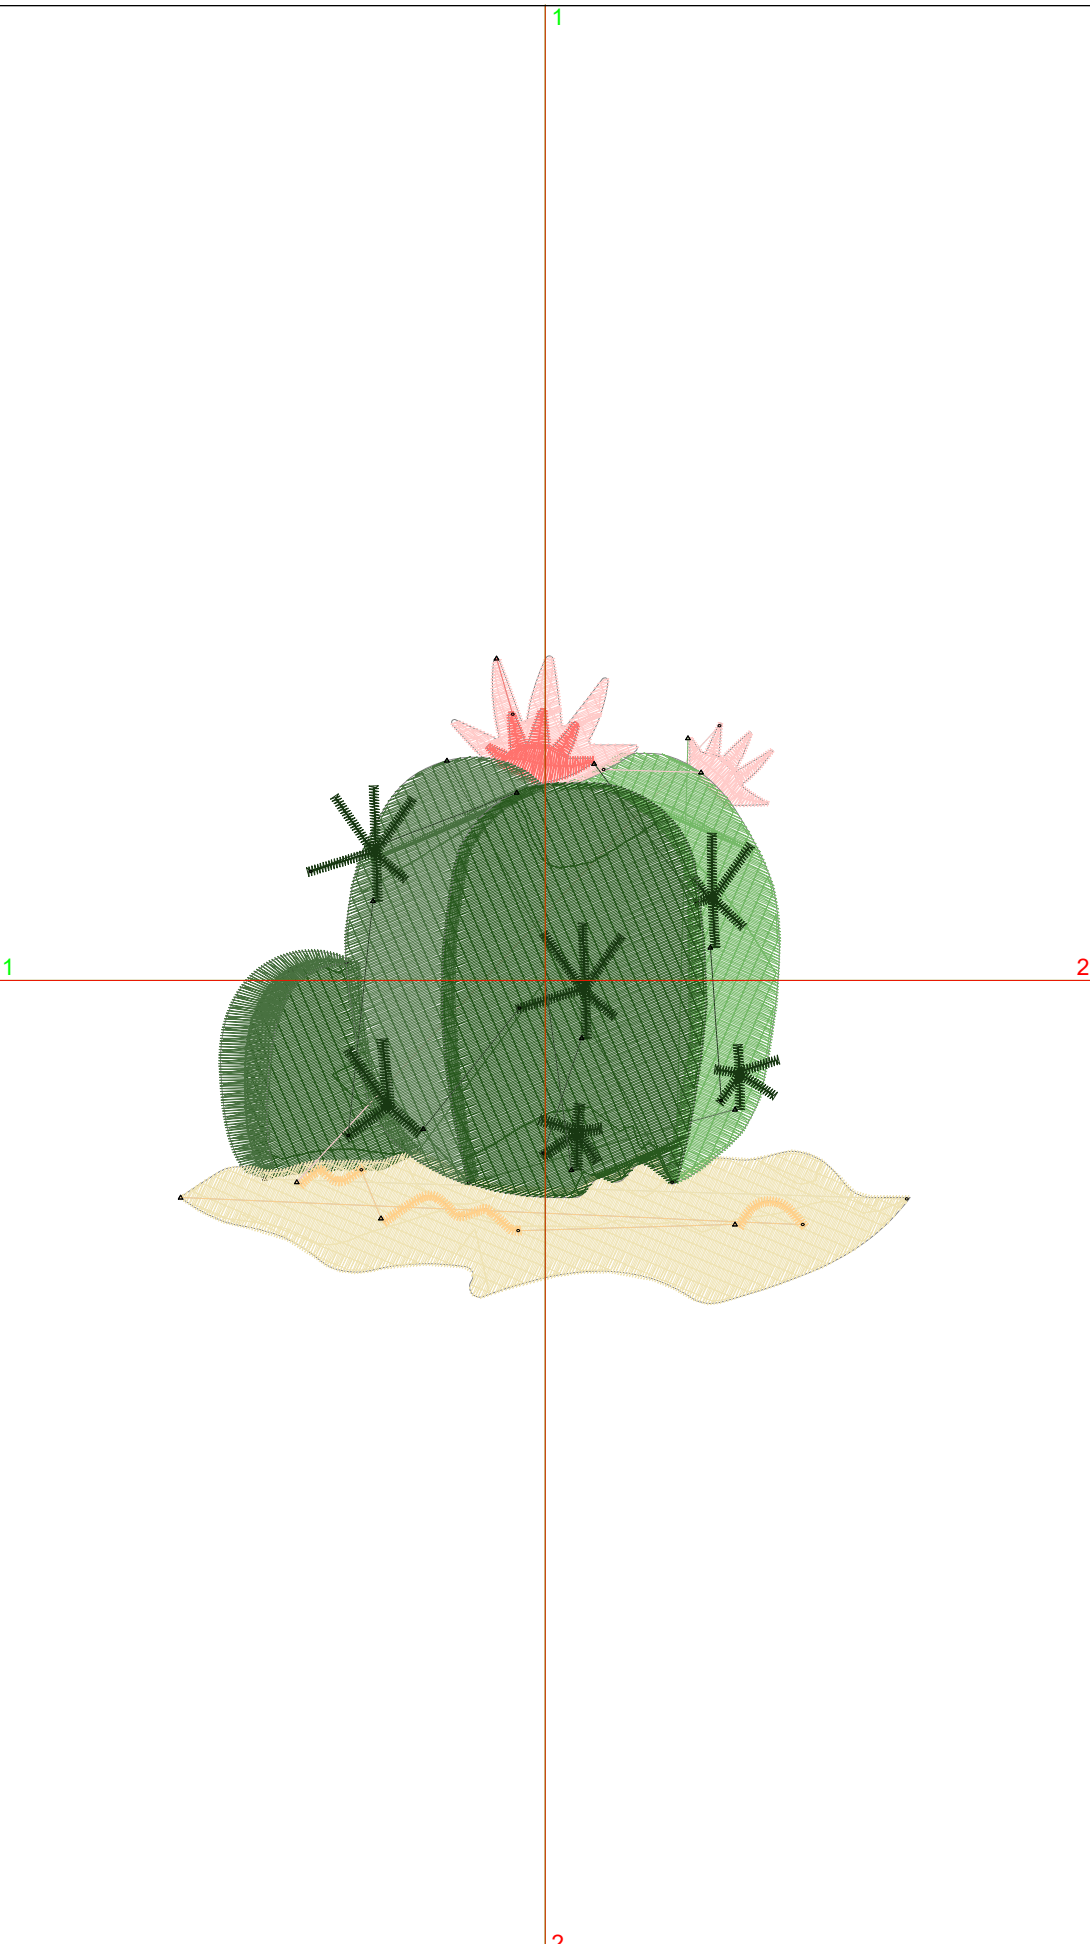

Michaels®

Embroidery Design
Sewing Information

Production Worksheet

Wilcom TrueSizer

Design: **Round Cactus in Sand**
 Title: **Round Cactus in Sand**

Stitches: 13,080
 Height: 3.38 in
 Width: 3.80 in
 Colors: 8
 Colorway: Colorway 1
 Zoom: 1:1

Machine format: Tajima
 Color changes: 11
 Stops: 12
 Trims: 18
 Auto fabric: Pure Cotton
 Required stabilizer: Topping:
 Backing: Tear Away
 x 2
 Appliqués: 0
 Left: 48.2 mm
 Right: 48.2 mm
 Up: 42.9 mm
 Down: 42.9 mm
 EndX: 0.00 in
 EndY: 0.00 in
 Area: 12.82 in²
 Max stitch: 7.4 mm
 Min stitch: 0.3 mm
 Max jump: 7.0 mm
 Total thread: 248.70ft
 Total bobbin: 94.18ft

Color Film

Wilcom TrueSizer

Design: **Round Cactus in Sand**
Title: **Round Cactus in Sand**

Stitches: 13,080
Height: 3.38 in
Width: 3.80 in
Colors: 8
Colorway: Colorway 1
Zoom: 0.49

Stop #: 1
Code: 3
Name:
Chart: Wilcom
Stitches: 919
Thread used: 18.67ft

Design: **Round Cactus in Sand**

Title: **Round Cactus in Sand**

Stop #: 10
Code: 31
Name:
Chart: Wilcom
Stitches: 1,542
Thread used: 31.09ft

Stop #: 11
Code: 3
Name:
Chart: Wilcom
Stitches: 2,974
Thread used: 64.60ft