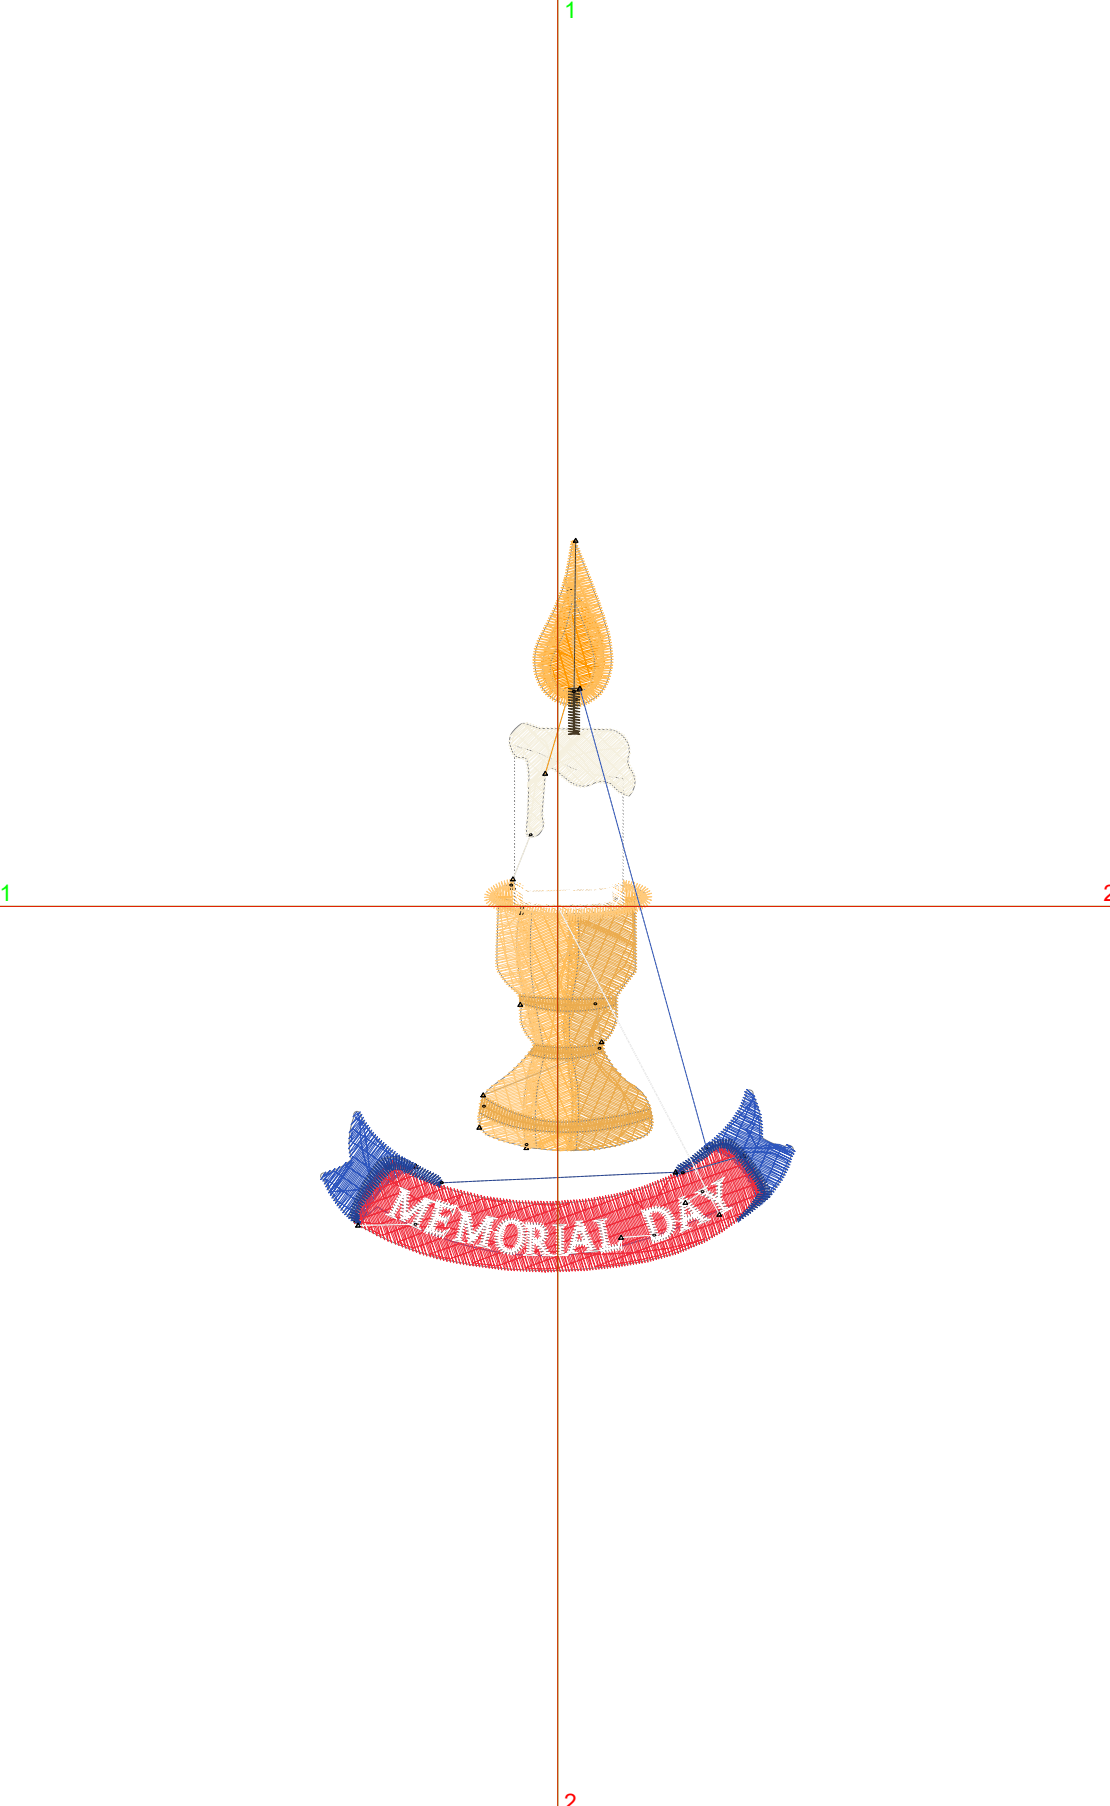

# Production Worksheet

Wilcom TrueSizer

Design: **Memorial Candle**

Title: **Memorial Candle**

Stitches: 7,020  
 Height: 3.81 in  
 Width: 2.47 in  
 Colors: 11  
 Colorway: Colorway 1  
 Zoom: 1:1

Machine format: Tajima  
 Color changes: 14  
 Stops: 15  
 Trims: 20  
 Auto fabric: Pure Cotton  
 Required stabilizer: Topping:  
 Backing: Tear Away x  
 2  
 Appliqués: 0  
 Left: 31.4 mm  
 Right: 31.4 mm  
 Up: 48.4 mm  
 Down: 48.4 mm  
 EndX: 0.00 in  
 EndY: 0.00 in  
 Area: 9.42 in<sup>2</sup>  
 Max stitch: 10.2 mm  
 Min stitch: 0.3 mm  
 Max jump: 7.0 mm  
 Total thread: 117.67ft  
 Total bobbin: 39.51ft

# Color Film

Wilcom TrueSizer

Design: **Memorial Candle**

Title: **Memorial Candle**

Stitches: 7,020  
 Height: 3.81 in  
 Width: 2.47 in  
 Colors: 11  
 Colorway: Colorway 1  
 Zoom: 0.49

Stop #: 1  
 Code: 1  
 Name:  
 Chart: Wilcom  
 Stitches: 709  
 Thread used: 12.56ft

Stop #: 5  
 Code: 4  
 Name:  
 Chart: Wilcom  
 Stitches: 84  
 Thread used: 1.40ft

Stop #: 6  
 Code: 15  
 Name: White  
 Chart: Wilcom  
 Stitches: 635  
 Thread used: 12.23ft

Stop #: 7  
 Code: 5  
 Name:  
 Chart: Wilcom  
 Stitches: 206  
 Thread used: 2.67ft

Stop #: 14  
Code: 18  
Name:  
Chart: Wilcom  
Stitches: 268  
Thread used: 3.44ft

Stop #: 15  
Code: 15  
Name: White  
Chart: Wilcom  
Stitches: 959  
Thread used: 10.55ft