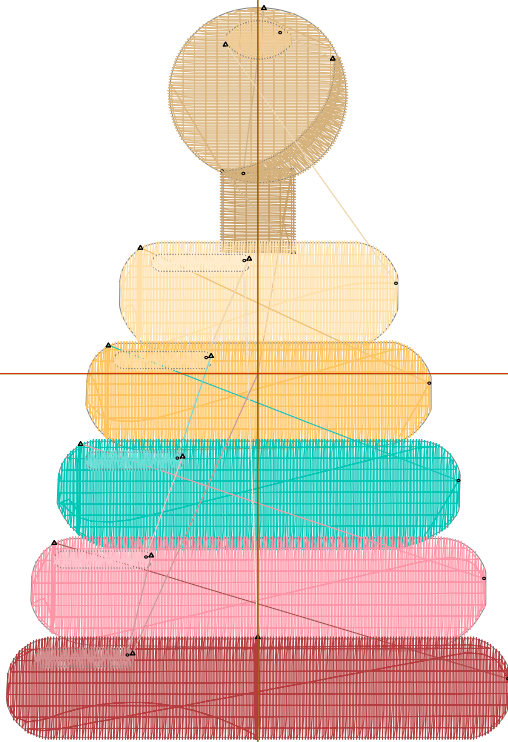

Michaels®

Embroidery Design
Sewing Information

Production Worksheet

Wilcom TrueSizer

Design: **Pyramid Toy**

Title: **Pyramid Toy**

Stitches: 9,132
 Height: 3.81 in
 Width: 2.62 in
 Colors: 14
 Colorway: Colorway 1
 Zoom: 1:1

Machine format: Tajima
 Color changes: 13
 Stops: 14
 Trims: 14
 Auto fabric: Pure Cotton
 Required stabilizer: Topping:
 Backing: Tear Away x
 2
 Appliqués: 0
 Left: 33.2 mm
 Right: 33.2 mm
 Up: 48.4 mm
 Down: 48.4 mm
 EndX: 0.00 in
 EndY: 0.00 in
 Area 9.97 in²
 Max stitch: 10.8 mm
 Min stitch: 0.3 mm
 Max jump: 6.8 mm
 Total thread: 184.90ft
 Total bobbin: 71.34ft

Stop Sequence:

#	#	Color	St.	Code	Name	Chart
1.	14		249	14	Brown	Default
2.	5		757	8		Wilcom
3.	13		344	13		Default
4.	2		84	4		Wilcom
5.	4		1,009	6		Wilcom
6.	6		1,237	9		Wilcom
7.	1		1,454	2		Wilcom
8.	7		1,644	10		Wilcom
9.	3		1,771	5		Wilcom
10.	8		120	11		Wilcom
11.	9		114	12		Wilcom
12.	10		114	16		Wilcom
13.	11		114	21		Wilcom
14.	12		119	22		Wilcom

Stop #: 5
Code: 6
Name:
Chart: Wilcom
Stitches: 1,009
Thread used: 20.25ft

Stop #: 6
Code: 9
Name:
Chart: Wilcom
Stitches: 1,237
Thread used: 24.98ft

Stop #: 7
Code: 2
Name:
Chart: Wilcom
Stitches: 1,454
Thread used: 29.40ft