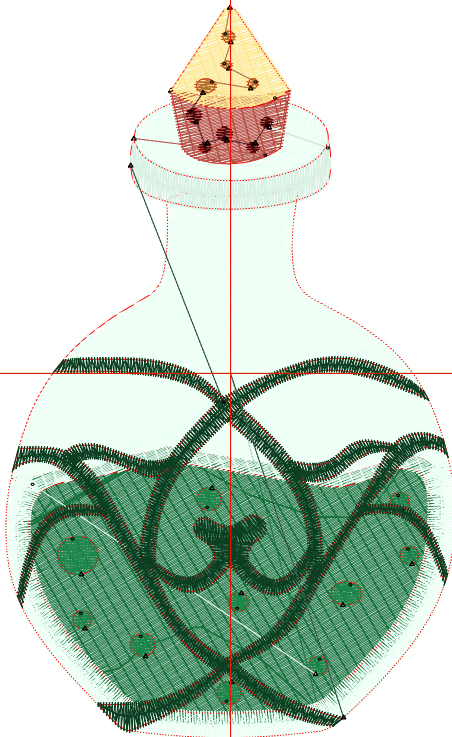

# Production Worksheet

Wilcom TrueSizer

Design: **Decorated Potion**

Title: **Decorated Potion**

Stitches: 11,628  
 Height: 3.81 in  
 Width: 2.36 in  
 Colors: 9  
 Colorway: Colorway 1  
 Zoom: 1:1

Machine format: Tajima  
 Color changes: 8  
 Stops: 9  
 Trims: 25  
 Auto fabric: Pure Cotton  
 Required stabilizer: Topping:  
 Backing: Tear Away  
 x 2  
 Appliqués: 0  
 Left: 29.9 mm  
 Right: 29.9 mm  
 Up: 48.4 mm  
 Down: 48.4 mm  
 EndX: 0.00 in  
 EndY: 0.00 in  
 Area: 8.98 in<sup>2</sup>  
 Max stitch: 7.8 mm  
 Min stitch: 0.3 mm  
 Max jump: 6.9 mm  
 Total thread: 216.71ft  
 Total bobbin: 81.46ft

# Color Film

Wilcom TrueSizer

Design: **Decorated Potion**

Title: **Decorated Potion**

Stitches: 11,628  
Height: 3.81 in  
Width: 2.36 in  
Colors: 9  
Colorway: Colorway 1  
Zoom: 0.49

Stop #: 1  
Code: 8  
Name:  
Chart: Wilcom  
Stitches: 2,885  
Thread used: 63.71ft

Stop #: 2  
Code: 7  
Name:  
Chart: Wilcom  
Stitches: 375  
Thread used: 5.56ft

Stop #: 3  
Code: 1  
Name:  
Chart: Wilcom  
Stitches: 4,465  
Thread used: 84.47ft

Stop #: 4  
Code: 51  
Name:  
Chart: Wilcom  
Stitches: 292  
Thread used: 5.38ft

Stop #: 5  
Code: 4  
Name:  
Chart: Wilcom  
Stitches: 298  
Thread used: 5.39ft

Stop #: 6  
Code: 6  
Name:  
Chart: Wilcom  
Stitches: 105  
Thread used: 1.11ft

Stop #: 7  
Code: 54  
Name:  
Chart: Wilcom  
Stitches: 119  
Thread used: 1.27ft