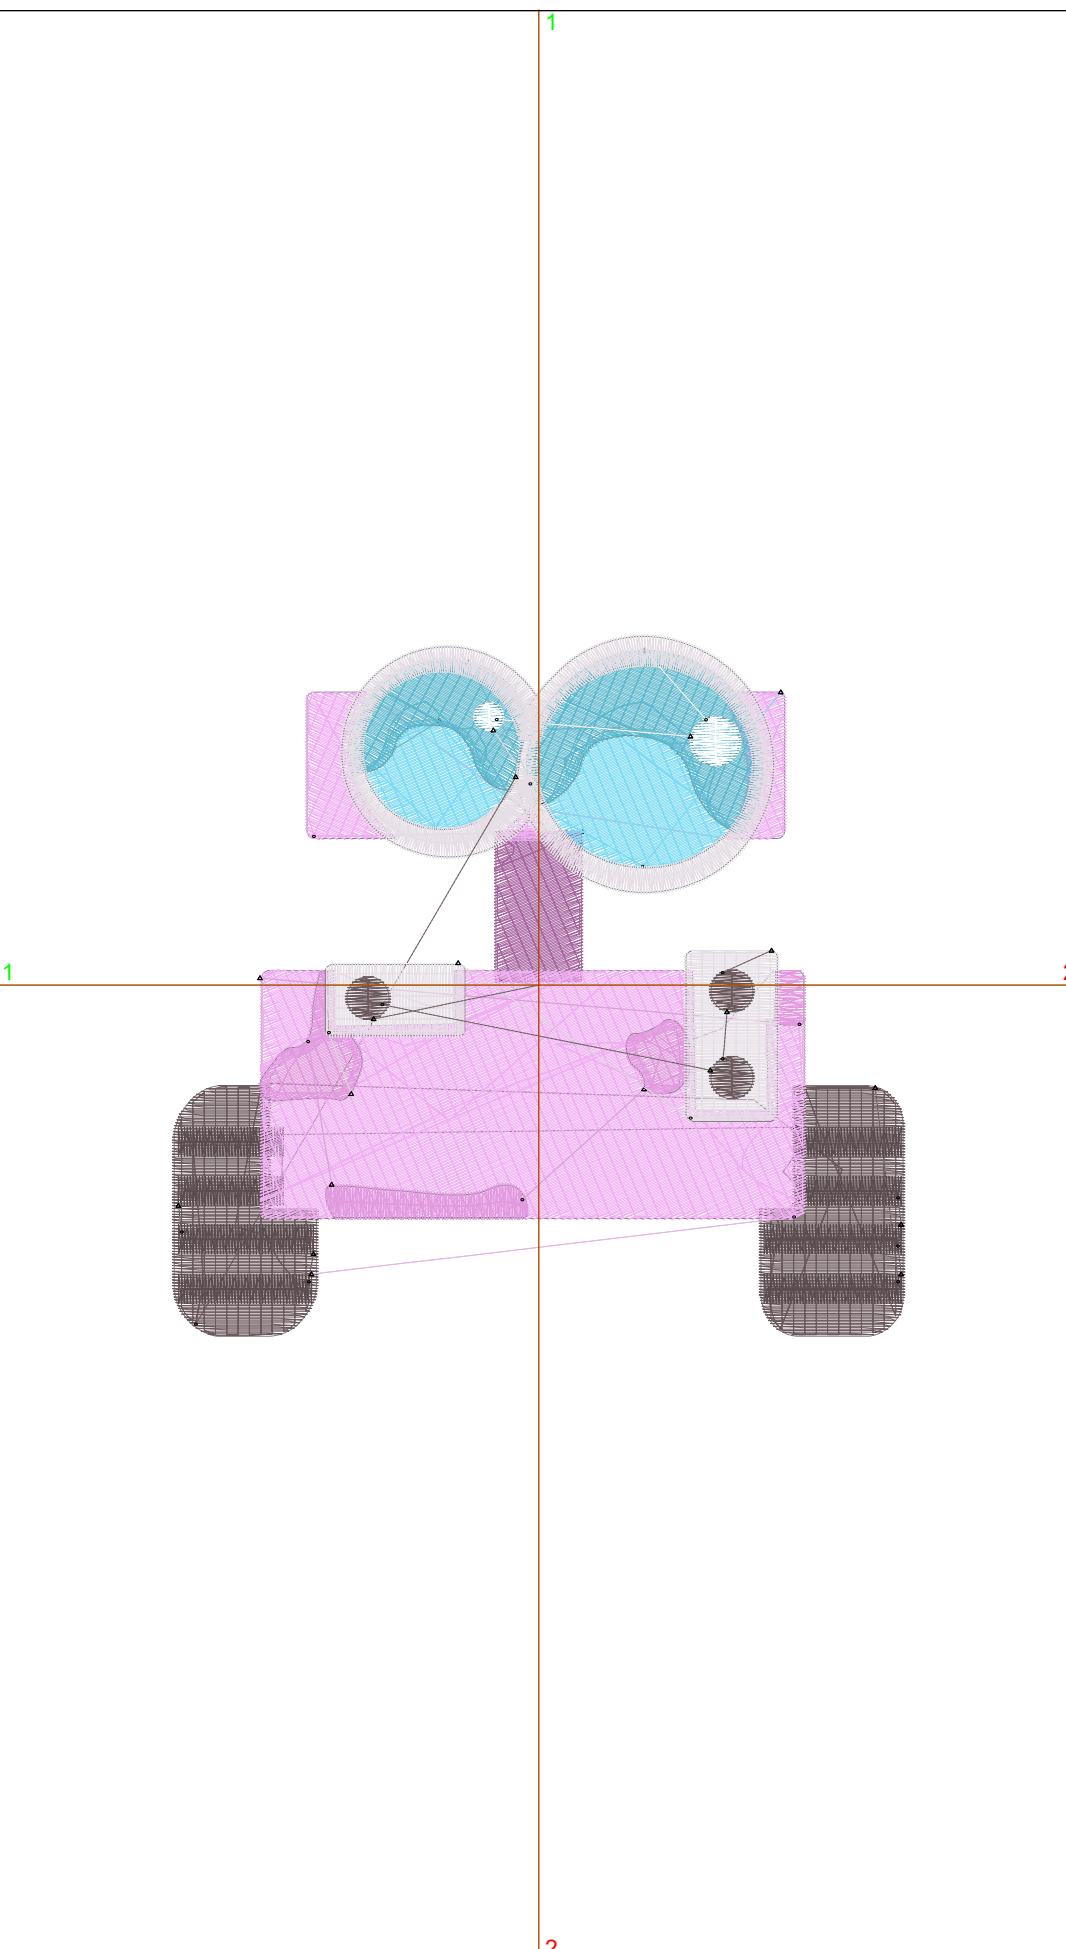

Michaels®

Embroidery Design
Sewing Information

Production Worksheet

Wilcom TrueSizer

Design: **Cute Pink Robot**

Title: **Cute Pink Robot**

Stitches: 14,599
Height: 3.65 in
Width: 3.82 in
Colors: 9
Colorway: Colorway 1
Zoom: 1:1

Machine format: Tajima
Color changes: 11
Stops: 12
Trims: 24
Auto fabric: Pure Cotton
Required stabilizer: Topping:
Backing: Tear Away x
2
Appliqués: 0
Left: 48.5 mm
Right: 48.5 mm
Up: 46.3 mm
Down: 46.3 mm
EndX: 0.00 in
EndY: 0.00 in
Area: 13.92 in²
Max stitch: 10.6 mm
Min stitch: 0.3 mm
Max jump: 6.8 mm
Total thread: 292.14ft
Total bobbin: 114.02ft

Color Film

Wilcom TrueSizer

Design: **Cute Pink Robot**

Title: **Cute Pink Robot**

Stitches: 14,599
Height: 3.65 in
Width: 3.82 in
Colors: 9
Colorway: Colorway 1
Zoom: 0.49

Stop #: 1
Code: 10
Name:
Chart: Wilcom
Stitches: 528
Thread used: 9.92ft

Stop #: 5
Code: 15
Name: White
Chart: Wilcom
Stitches: 116
Thread used: 2.37ft

Stop #: 6
Code: 2
Name:
Chart: Wilcom
Stitches: 1,393
Thread used: 29.07ft

Stop #: 7
Code: 1
Name:
Chart: Wilcom
Stitches: 2,075
Thread used: 42.45ft