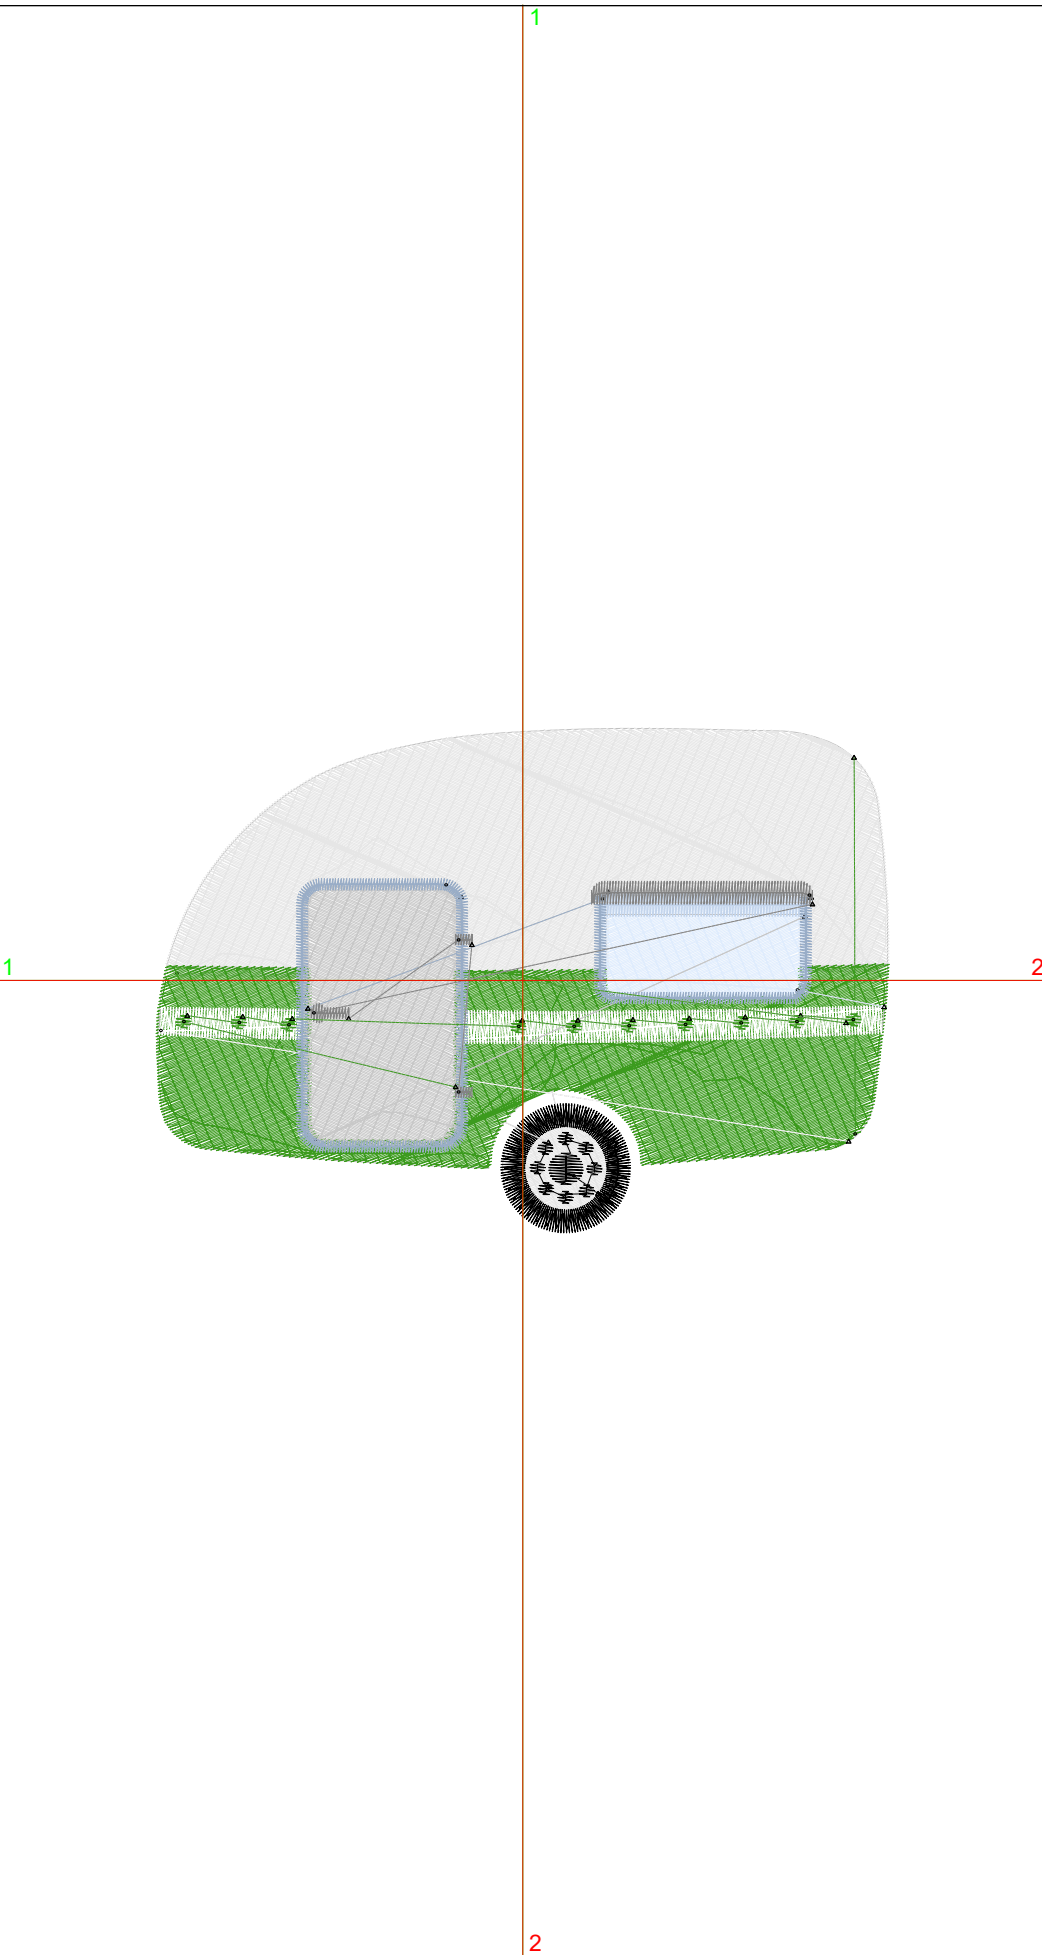

# Production Worksheet

Wilcom TrueSizer

Design: **Camper**

Title: **Camper**

Stitches: 14,463  
 Height: 2.63 in  
 Width: 3.82 in  
 Colors: 9  
 Colorway: Colorway 1  
 Zoom: 1:1

Machine format: Tajima  
 Color changes: 10  
 Stops: 11  
 Trims: 25  
 Auto fabric: Pure Cotton  
 Required stabilizer: Topping:  
 Backing: Tear Away x 2  
 Appliqués: 0  
 Left: 48.5 mm  
 Right: 48.5 mm  
 Up: 33.4 mm  
 Down: 33.4 mm  
 EndX: 0.00 in  
 EndY: 0.00 in  
 Area: 10.04 in<sup>2</sup>  
 Max stitch: 11.4 mm  
 Min stitch: 0.3 mm  
 Max jump: 7.0 mm  
 Total thread: 271.22ft  
 Total bobbin: 102.35ft

# Color Film

Wilcom TrueSizer

Design: **Camper**

Title: **Camper**

Stitches: 14,463  
Height: 2.63 in  
Width: 3.82 in  
Colors: 9  
Colorway: Colorway 1  
Zoom: 0.49

Stop #: 1  
Code: 23  
Name:  
Chart: Wilcom  
Stitches: 386  
Thread used: 6.95ft

Stop #: 2  
Code: 13  
Name: Black  
Chart: Wilcom  
Stitches: 531  
Thread used: 9.41ft

Stop #: 3  
Code: 23  
Name:  
Chart: Wilcom  
Stitches: 4,488  
Thread used: 90.35ft

Stop #: 4  
Code: 3  
Name: Green  
Chart: Wilcom  
Stitches: 3,742  
Thread used: 73.00ft

Stop #: 5  
Code: 15  
Name: White  
Chart: Wilcom  
Stitches: 1,110  
Thread used: 16.39ft

Stop #: 6  
Code: 12  
Name:  
Chart: Wilcom  
Stitches: 843  
Thread used: 16.13ft

Stop #: 7  
Code: 9  
Name: White  
Chart: Default  
Stitches: 187  
Thread used: 3.42ft