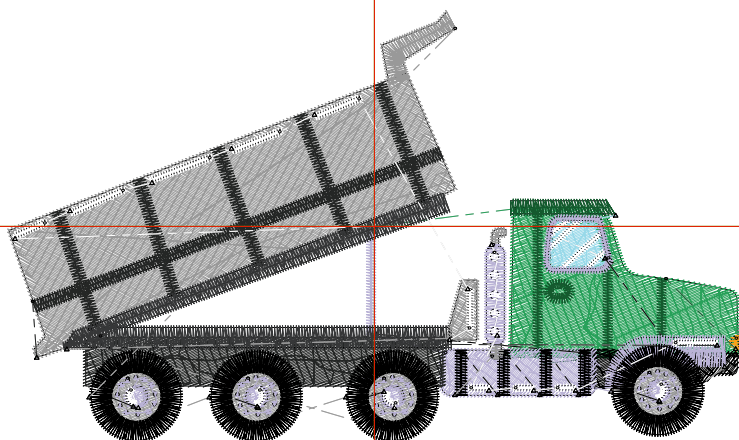

Michaels®

Embroidery Design
Sewing Information

Production Worksheet

Wilcom TrueSizer

Design: **Dump truck**

Title: **Dump truck**

Stitches: 11,635
 Height: 2.25 in
 Width: 3.82 in
 Colors: 10
 Colorway: Colorway 1
 Zoom: 1:1

Machine format: Tajima
 Color changes: 34
 Stops: 35
 Trims: 47
 Auto fabric: Fabric Name
 Required stabilizer: Stabilizer
 Appliqués: 0
 Left: 48.5 mm
 Right: 48.5 mm
 Up: 28.6 mm
 Down: 28.6 mm
 EndX: 0.00 in
 EndY: 0.00 in
 Area: 8.59 in²
 Max stitch: 10.9 mm
 Min stitch: 0.3 mm
 Max jump: 7.0 mm
 Total thread: 201.56ft
 Total bobbin: 67.40ft

Production Worksheet

Wilcom TrueSizer

Stitches: 11,635
Height: 2.25 in
Width: 3.82 in
Colors: 10
Colorway: Colorway 1
Zoom: 1:1

Design: **Dump truck**

Title: **Dump truck**

33.	24	■	778	24	Ocean Green	DecoStudio
34.	11	■	123	11	Dark Brown	DecoStudio
35.	15	□	337	15	White	DecoStudio