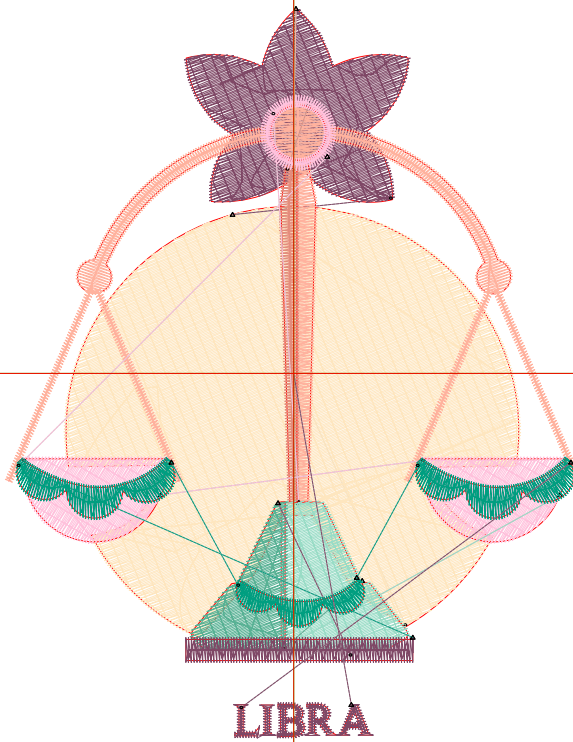

Michaels®

Embroidery Design
Sewing Information

Production Worksheet

Wilcom TrueSizer

Design: **Libra Zodiac Sign**

Title: **Libra Zodiac Sign**

Stitches: 10,456
 Height: 3.80 in
 Width: 3.00 in
 Colors: 8
 Colorway: Colorway 1
 Zoom: 1:1

Machine format: Tajima
 Color changes: 9
 Stops: 10
 Trims: 14
 Auto fabric: Pure Cotton
 Required stabilizer: Topping:
 Backing: Tear Away x 2
 Appliqués: 0
 Left: 38.1 mm
 Right: 38.1 mm
 Up: 48.2 mm
 Down: 48.2 mm
 EndX: 0.00 in
 EndY: 0.00 in
 Area: 11.40 in²
 Max stitch: 10.4 mm
 Min stitch: 0.3 mm
 Max jump: 7.0 mm
 Total thread: 201.92ft
 Total bobbin: 77.06ft

Color Film

Wilcom TrueSizer

Design: **Libra Zodiac Sign**

Title: **Libra Zodiac Sign**

Stitches: 10,456
Height: 3.80 in
Width: 3.00 in
Colors: 8
Colorway: Colorway 1
Zoom: 0.49

Stop #: 1
Code: 42
Name: Pale Yellow
Chart: Wilcom
Stitches: 4,275
Thread used: 93.76ft

Stop #: 8
Code: 8
Name: Purple
Chart: Wilcom
Stitches: 238
Thread used: 4.67ft

Stop #: 9
Code: 26
Name: Light Green
Chart: Wilcom
Stitches: 590
Thread used: 10.93ft

Color Film

Wilcom TrueSizer

Design: **Libra Zodiac Sign**