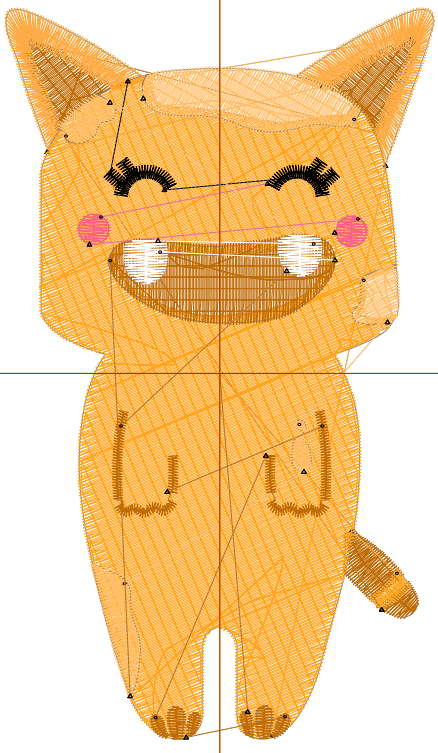

# Production Worksheet

Wilcom TrueSizer

Stitches: 9,263  
 Height: 3.81 in  
 Width: 2.24 in  
 Colors: 7  
 Colorway: Colorway 1  
 Zoom: 1:1

Design: **Cute Orange Cat Monster**

Title: **Cute Orange Cat Monster**

Machine format: Tajima  
 Color changes: 10  
 Stops: 11  
 Trims: 23  
 Auto fabric: Pure Cotton  
 Required stabilizer: Topping:  
 Backing: Tear Away x  
 2  
 Appliqués: 0  
 Left: 28.4 mm  
 Right: 28.4 mm  
 Up: 48.3 mm  
 Down: 48.3 mm  
 EndX: 0.00 in  
 EndY: 0.00 in  
 Area 8.51 in<sup>2</sup>  
 Max stitch: 6.9 mm  
 Min stitch: 0.3 mm  
 Max jump: 6.9 mm  
 Total thread: 182.18ft  
 Total bobbin: 69.80ft

# Color Film

Wilcom TrueSizer

Design: **Cute Orange Cat Monster**

Title: **Cute Orange Cat Monster**

Stitches: 9,263  
Height: 3.81 in  
Width: 2.24 in  
Colors: 7  
Colorway: Colorway 1  
Zoom: 0.49

Stop #: 1  
Code: 4  
Name:  
Chart: Wilcom  
Stitches: 134  
Thread used: 2.91ft

Stop #: 5  
Code: 6  
Name:  
Chart: Wilcom  
Stitches: 5,229  
Thread used: 111.46ft

Stop #: 6  
Code: 13  
Name: Black  
Chart: Wilcom  
Stitches: 258  
Thread used: 3.50ft

Stop #: 7  
Code: 2  
Name:  
Chart: Wilcom  
Stitches: 97  
Thread used: 1.61ft