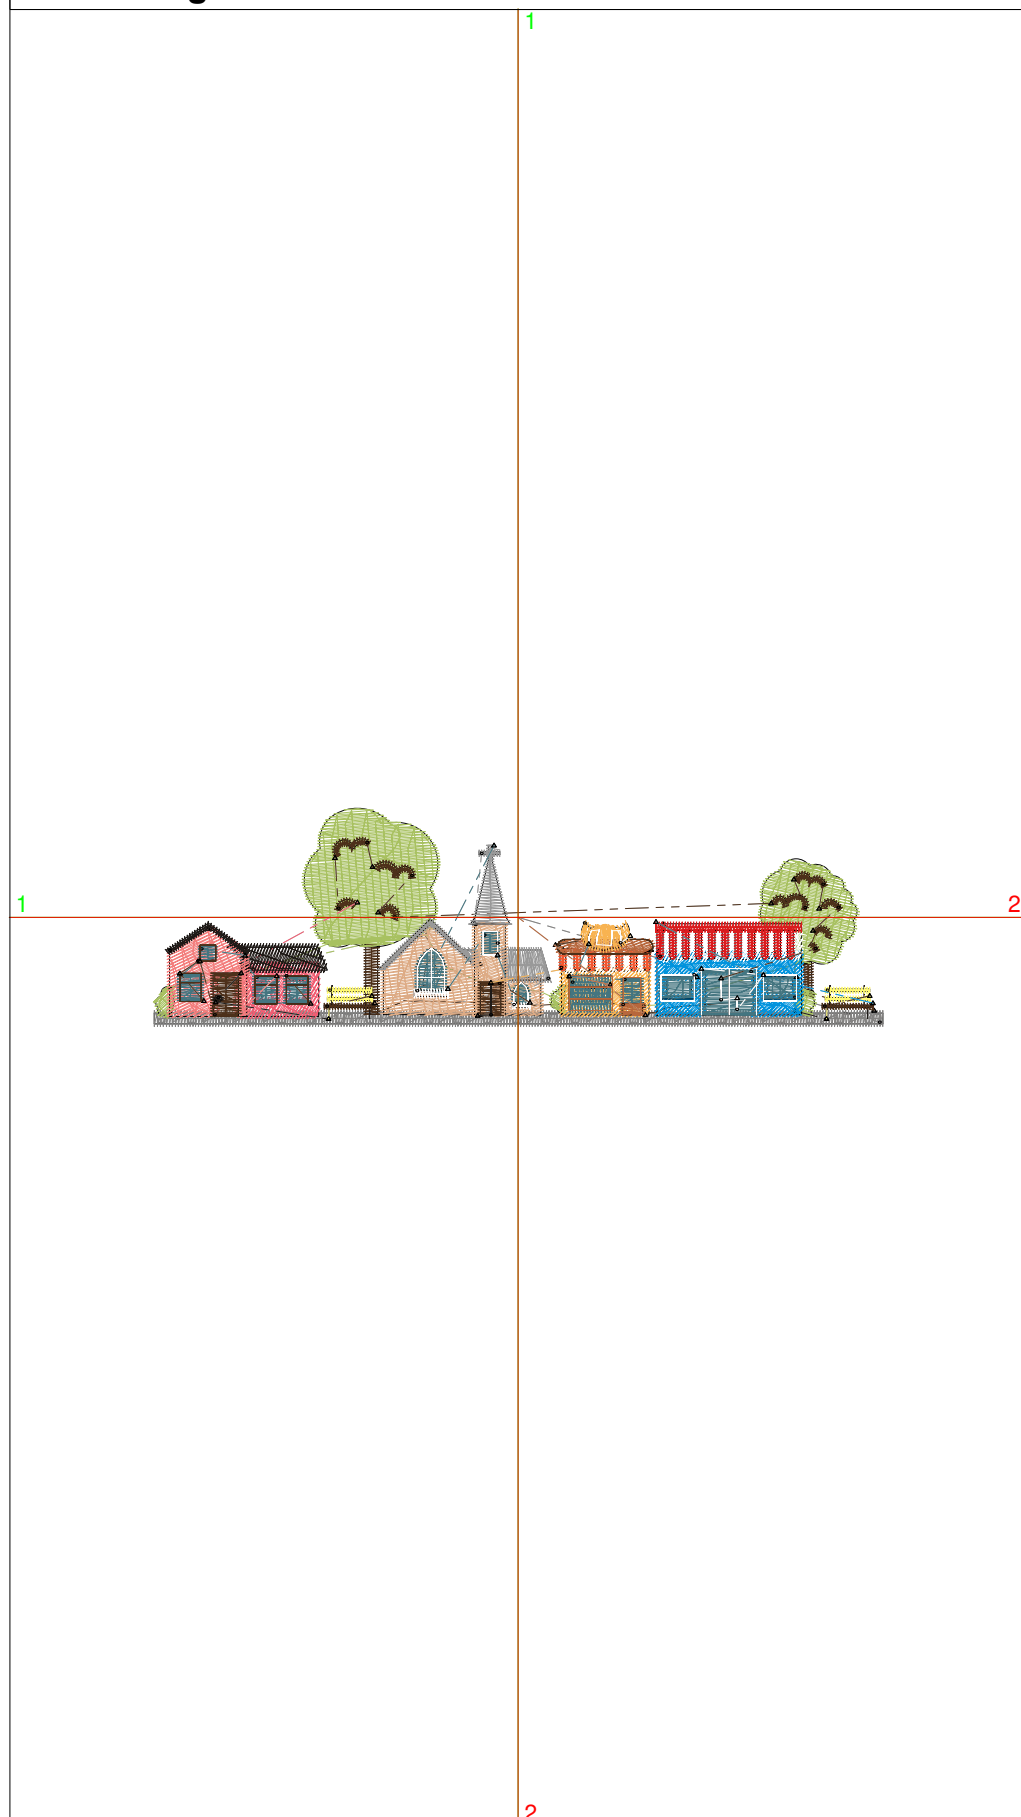

Michaels®

Embroidery Design
Sewing Information

Production Worksheet

Wilcom TrueSizer

Design: **Village scene**
 Title: **Village scene**

Stitches: 9,060
 Height: 1.14 in
 Width: 3.80 in
 Colors: 16
 Colorway: Colorway 1
 Zoom: 1:1

Machine format: Tajima
 Color changes: 45
 Stops: 46
 Trims: 61
 Auto fabric: Fabric Name
 Required stabilizer: Stabilizer
 Appliqués: 0
 Left: 48.3 mm
 Right: 48.3 mm
 Up: 14.4 mm
 Down: 14.4 mm
 EndX: 0.00 in
 EndY: 0.00 in
 Area: 4.32 in²
 Max stitch: 9.6 mm
 Min stitch: 0.3 mm
 Max jump: 6.8 mm
 Total thread: 141.37ft
 Total bobbin: 39.60ft

Production Worksheet

Wilcom TrueSizer

Stitches: 9,060
Height: 1.14 in
Width: 3.80 in
Colors: 16
Colorway: Colorway 1
Zoom: 1:1

Design: **Village scene**

Title: **Village scene**

33.	15		40	15	White	DecoStudio
34.	44		72	44	Red Brown	DecoStudio
35.	13		15	13	Black	DecoStudio
36.	4		216	4	Yellow	DecoStudio
37.	15		175	15	White	DecoStudio
38.	9		178	9	Orange	DecoStudio
39.	6		105	6	Brick Red	DecoStudio
40.	44		66	44	Red Brown	DecoStudio
41.	4		124	4	Yellow	DecoStudio
42.	15		33	15	White	DecoStudio
43.	18		164	18	Navy Blue	DecoStudio
44.	6		54	6	Brick Red	DecoStudio
45.	18		63	18	Navy Blue	DecoStudio
46.	6		67	6	Brick Red	DecoStudio