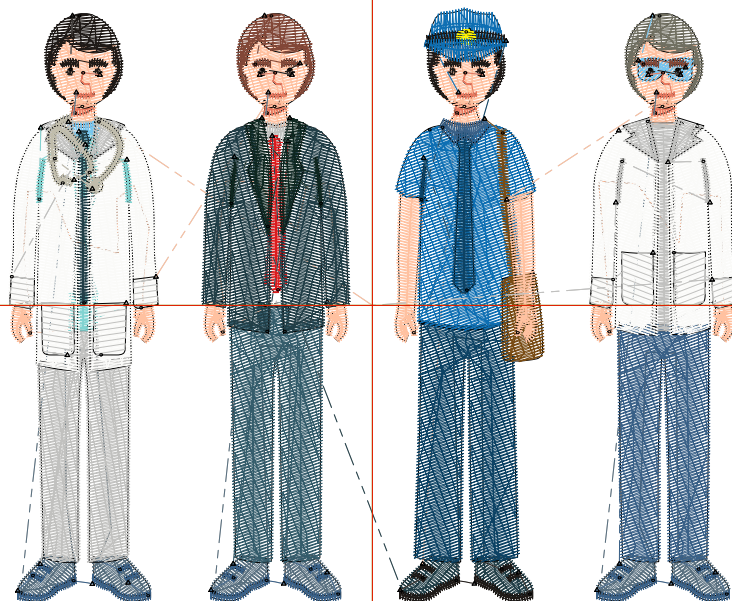

Machine format: Tajima
Color changes: 62
Stops: 63
Trims: 96
Auto fabric: Fabric Name
Required stabilizer: Stabilizer
Appliqués: 0
Left: 48.2 mm
Right: 48.2 mm
Up: 39.4 mm
Down: 39.4 mm
EndX: 0.00 in
EndY: 0.00 in
Area: 11.77 in²
Max stitch: 10.1 mm
Min stitch: 0.1 mm
Max jump: 6.9 mm
Total thread: 291.69ft
Total bobbin: 91.47ft

Stop Sequence:

#	#	Color	St.	Code	Name	Chart
1.	10		59	10	Pink	DecoStudio
2.	51		41	51	Tropical Pink	DecoStudio
3.	10		178	10	Pink	DecoStudio
4.	13		332	13	Black	DecoStudio
5.	51		36	51	Tropical Pink	DecoStudio
6.	44		253	44	Red Brown	DecoStudio
7.	33		218	33	Chartreuse	DecoStudio
8.	12		937	12	Powder Blue	DecoStudio
9.	10		194	10	Pink	DecoStudio
10.	27		190	27	Turquoise	DecoStudio
11.	22		43	22	Ice Blue	DecoStudio
12.	28		165	28	Sea Green	DecoStudio
13.	23		1,405	23	Light BlueGreen	DecoStudio
14.	12		151	12	Powder Blue	DecoStudio
15.	27		110	27	Turquoise	DecoStudio
16.	7		320	7	Magenta	DecoStudio
17.	12		130	12	Powder Blue	DecoStudio
18.	10		59	10	Pink	DecoStudio
19.	51		41	51	Tropical Pink	DecoStudio
20.	10		180	10	Pink	DecoStudio
21.	6		315	6	Brick Red	DecoStudio
22.	13		30	13	Black	DecoStudio
23.	51		36	51	Tropical Pink	DecoStudio
24.	44		251	44	Red Brown	DecoStudio
25.	33		213	33	Chartreuse	DecoStudio
26.	25		1,066	25	Moss Green	DecoStudio
27.	10		194	10	Pink	DecoStudio
28.	15		168	15	White	DecoStudio
29.	12		34	12	Powder Blue	DecoStudio
30.	5		151	5	Red	DecoStudio
31.	28		1,193	28	Sea Green	DecoStudio
32.	9		416	9	Orange	DecoStudio