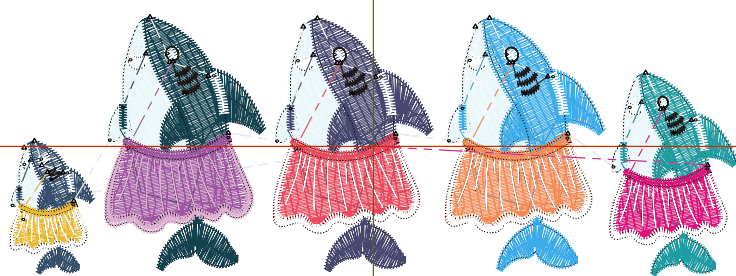

Michaels®

Embroidery Design
Sewing Information

Production Worksheet

Wilcom TrueSizer

Design: Baby Sharks Wearing Tutus

Title: Baby Sharks Wearing Tutus

Stitches: 10,768
 Height: 1.35 in
 Width: 3.80 in
 Colors: 14
 Colorway: Colorway 1
 Zoom: 1:1

Machine format: Tajima
 Color changes: 39
 Stops: 40
 Trims: 48
 Auto fabric: Fabric Name
 Required stabilizer: Stabilizer
 Appliqués: 0
 Left: 48.3 mm
 Right: 48.3 mm
 Up: 17.1 mm
 Down: 17.1 mm
 EndX: 0.00 in
 EndY: 0.00 in
 Area: 5.13 in²
 Max stitch: 11.6 mm
 Min stitch: 0.2 mm
 Max jump: 6.8 mm
 Total thread: 167.42ft
 Total bobbin: 49.56ft

Production Worksheet

Wilcom TrueSizer

Design: Baby Sharks Wearing Tutus

Title: Baby Sharks Wearing Tutus

Stitches: 10,768
Height: 1.35 in
Width: 3.80 in
Colors: 14
Colorway: Colorway 1
Zoom: 1:1

33.	22		286	22 Ice Blue	DecoStudio
34.	15		24	15 White	DecoStudio
35.	28		610	28 Sea Green	DecoStudio
36.	15		60	15 White	DecoStudio
37.	13		85	13 Black	DecoStudio
38.	7		342	7 Magenta	DecoStudio
39.	15		421	15 White	DecoStudio
40.	7		111	7 Magenta	DecoStudio