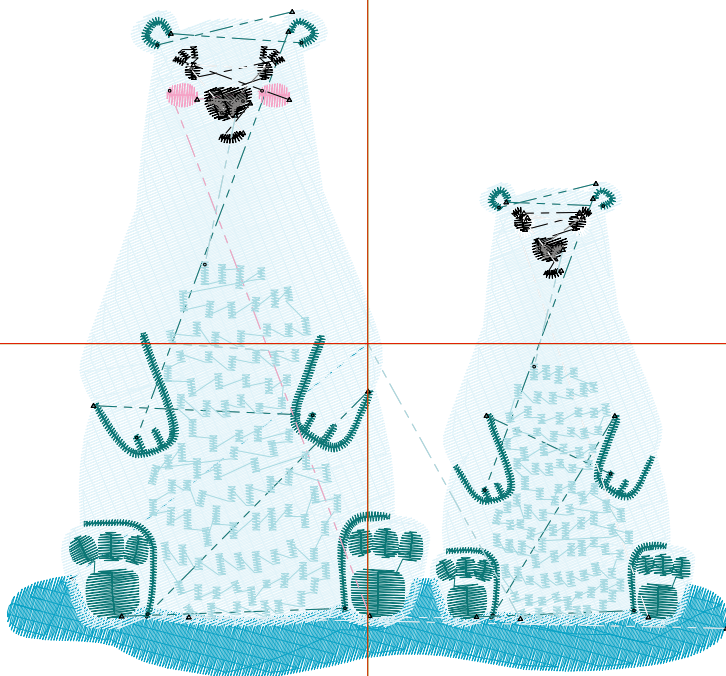

Michaels®

Embroidery Design  
Sewing Information

Stitches: 18270  
 Colors: 8  
 Color changes: 14  
 Stops: 15

Machine: Tajima  
 Trims: 36

Left: 47.6 mm  
 Right: 47.6 mm  
 Up: 44.1 mm  
 Down: 44.1 mm