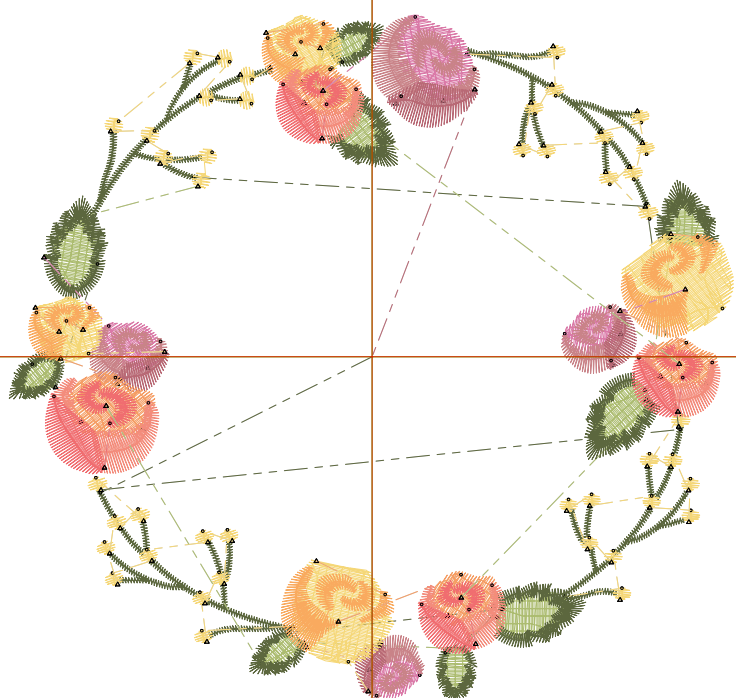

Michaels®

Embroidery Design  
Sewing Information

Stitches: 12595  
 Colors: 10  
 Color changes: 49  
 Stops: 50

Machine: Tajima  
 Trims: 99

Left: 48.0 mm  
 Right: 47.8 mm  
 Up: 45.2 mm  
 Down: 46.3 mm

EndX: 0.00 in  
 EndY: 0.00 in

Max Stitch: 12.0 mm  
 Min Stitch: 0.3 mm  
 Max Jump: 7.0 mm

Colorway: Colorway 1

**# C St. Descr Code**

1. 1 ■ 508 PMS 3435 Mahndi Green  
 Brand: Madeira Classic 1370

2. 20 ■ 251 PMS 114 Light Yellow  
 Brand: Madeira Classic 1135