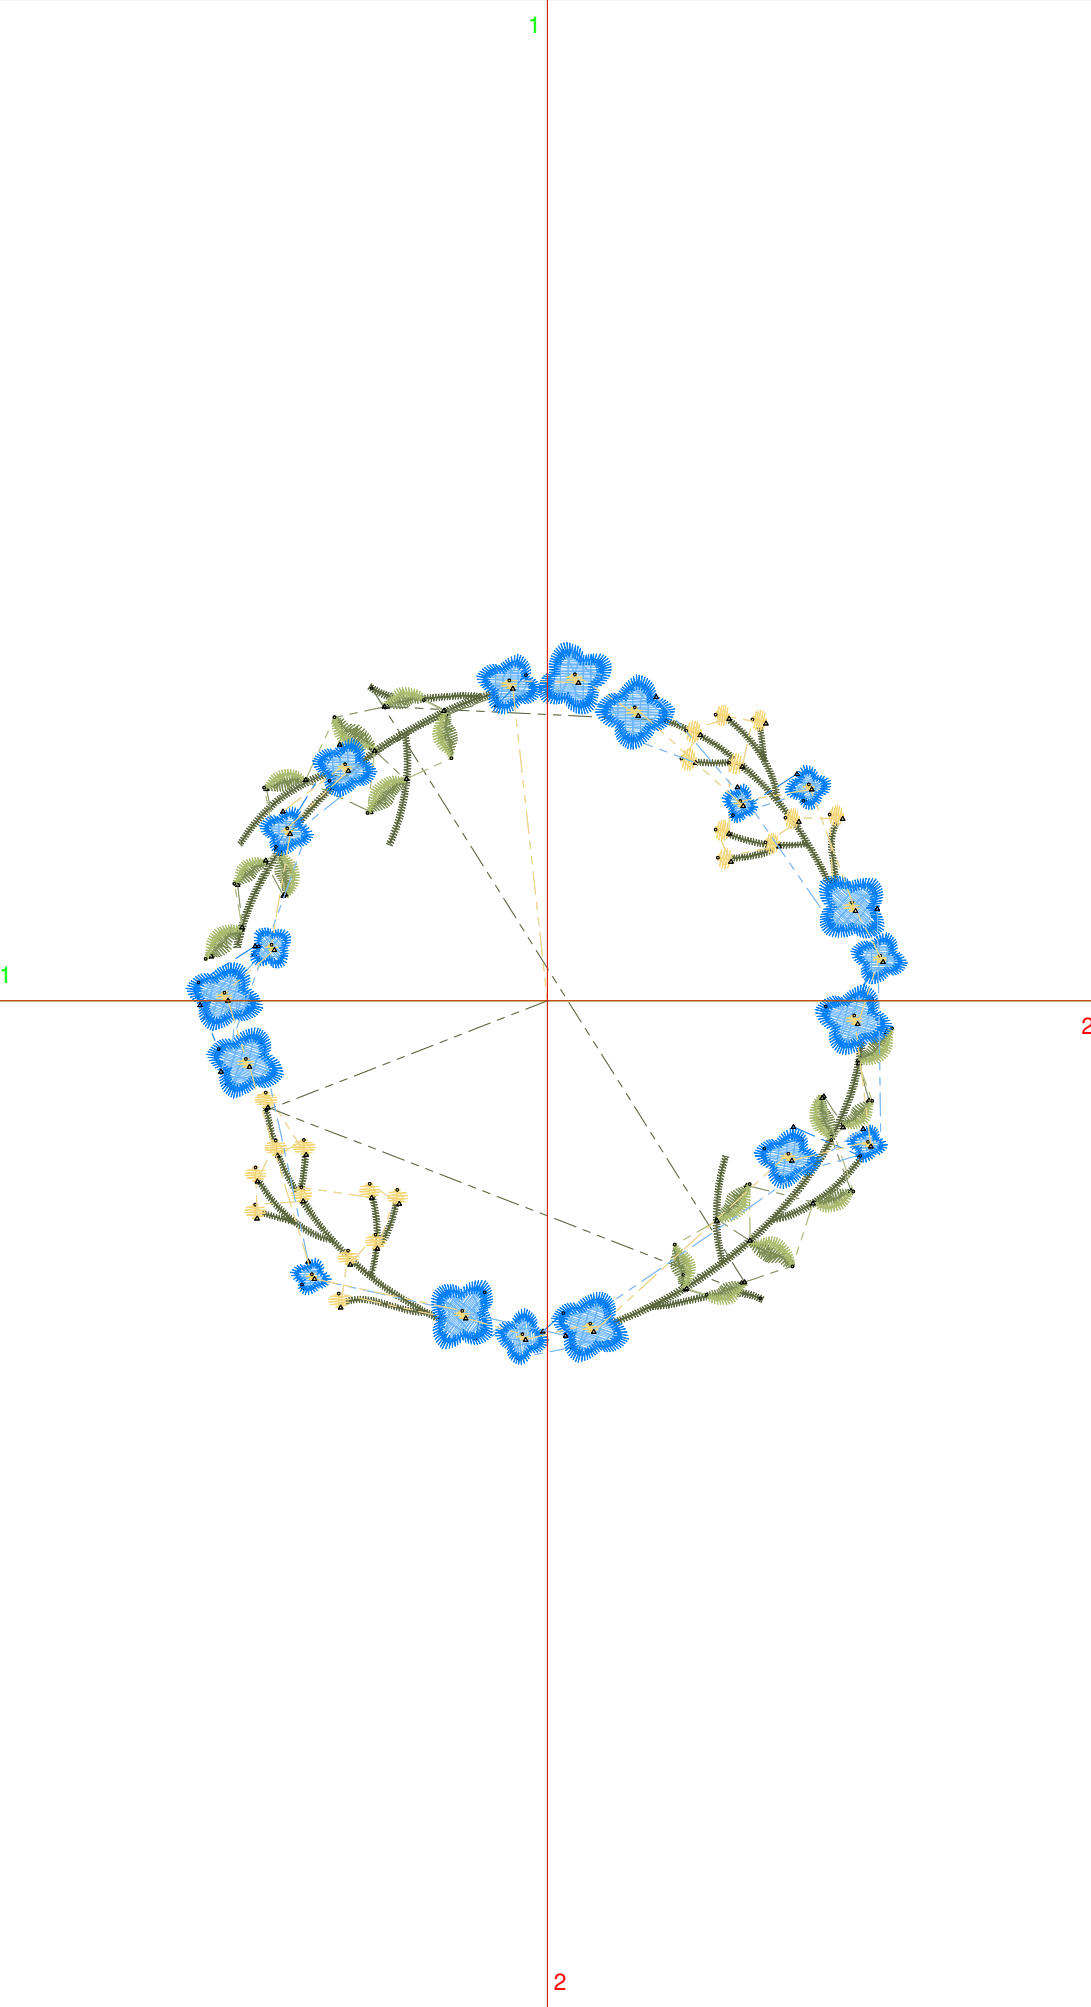

Michaels®

Embroidery Design  
Sewing Information

Stitches: 9889  
 Colors: 6  
 Color changes: 26  
 Stops: 27

Machine: Tajima  
 Trims: 104

Left: 47.8 mm  
 Right: 47.6 mm  
 Up: 47.4 mm  
 Down: 48.2 mm

EndX: 0.00 in  
 EndY: 0.00 in

Max Stitch: 9.2 mm  
 Min Stitch: 0.3 mm  
 Max Jump: 6.9 mm

Colorway: Colorway 1

**# C St. Descr Code**

1. 22 ■ 586 PMS 3435 Mahndi Green  
 Brand: Madeira Classic 1370

2. 20 ■ 258 PMS 114 Light Yellow  
 Brand: Madeira Classic 1135