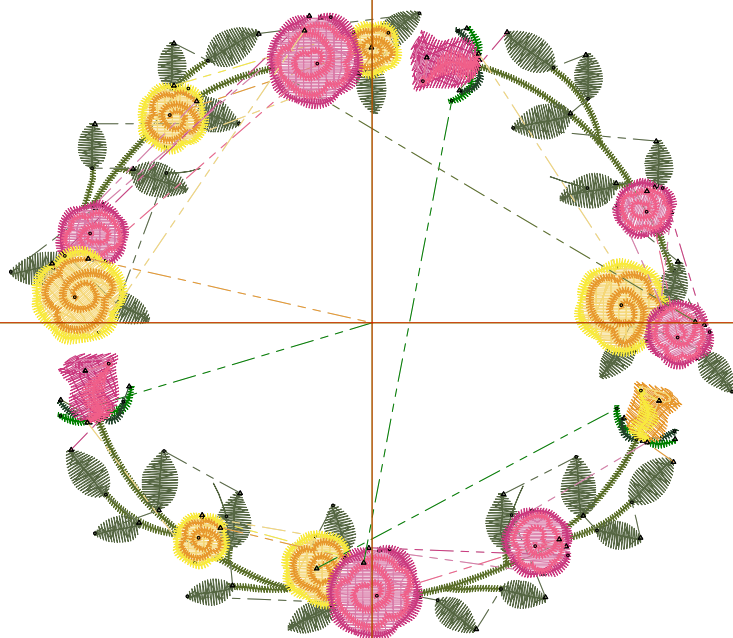

1

Stitches: 12533
Colors: 10
Color changes: 43
Stops: 44

Machine: Tajima
Trims: 79

Left: 47.8 mm
Right: 47.9 mm
Up: 41.3 mm
Down: 42.1 mm

EndX: 0.00 in
EndY: 0.00 in

Max Stitch: 11.2 mm
Min Stitch: 0.3 mm
Max Jump: 7.0 mm

Colorway: Colorway 1

 # C St. Descr Code

1. 27 ■ 88 PMS 355
Green

Brand: Madeira Classic 1251
2. 24 ■ 71 PMS 3435
Dark Green

Brand: Madeira Classic 1370
3. 25 ■ 360 PMS 370
Mahandi
Green

Brand: Madeira Classic 1170
4. 22 ■ 431 PMS 3435
Mahndi
Green

Brand: Madeira Classic 1370
5. 30 ■ 184 PMS 211
Pink

Brand: Madeira Classic 1309
6. 31 ■ 40 PMS 210
Light Pink

Brand: Madeira Classic 1321
7. 8 ■ 86 PMS 307c
Dark Cyan

Brand: Madeira Classic 1096
8. 20 ■ 281 PMS 114
Light Yellow

Brand: Madeira Classic 1135
9. 18 ■ 316 PMS 116
Yellow

Brand: Madeira Classic 1125
10. 19 ■ 474 PMS 123
Yellow Gold

Brand: Madeira Classic 1172
11. 27 ■ 79 PMS 355
Green

Brand: Madeira Classic 1251
12. 24 ■ 61 PMS 3435
Dark Green

Brand: Madeira Classic 1370
13. 25 ■ 339 PMS 370
Mahandi
Green

Brand: Madeira Classic 1170
14. 22 ■ 383 PMS 3435
Mahndi
Green

Brand: Madeira Classic 1370
15. 19 ■ 153 PMS 123
Yellow Gold

Brand: Madeira Classic 1172
16. 20 ■ 40 PMS 114
Light Yellow

Brand: Madeira Classic 1135
More...

2

2