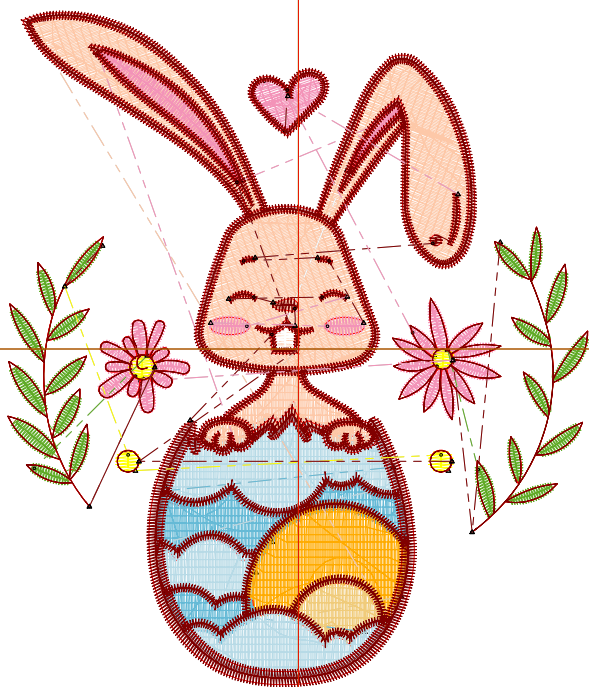

Michaels[®]

**Embroidery Design
Sewing Information**

Stitches: 15480
 Colors: 10
 Color changes: 24
 Stops: 25

Machine: Tajima
 Trims: 39

Left: 38.4 mm
 Right: 38.4 mm
 Up: 44.7 mm
 Down: 44.7 mm

EndX: 0.00 in
 EndY: 0.00 in

Max Stitch: 8.2 mm
 Min Stitch: 0.0 mm
 Max Jump: 6.9 mm

Colorway: Colorway 1

#	C	St.	Descr	Code
---	---	-----	-------	------

1.	10		750 Powder Blue	1629
----	----	--	-----------------	------

Brand: Madeira PolyNeon 40