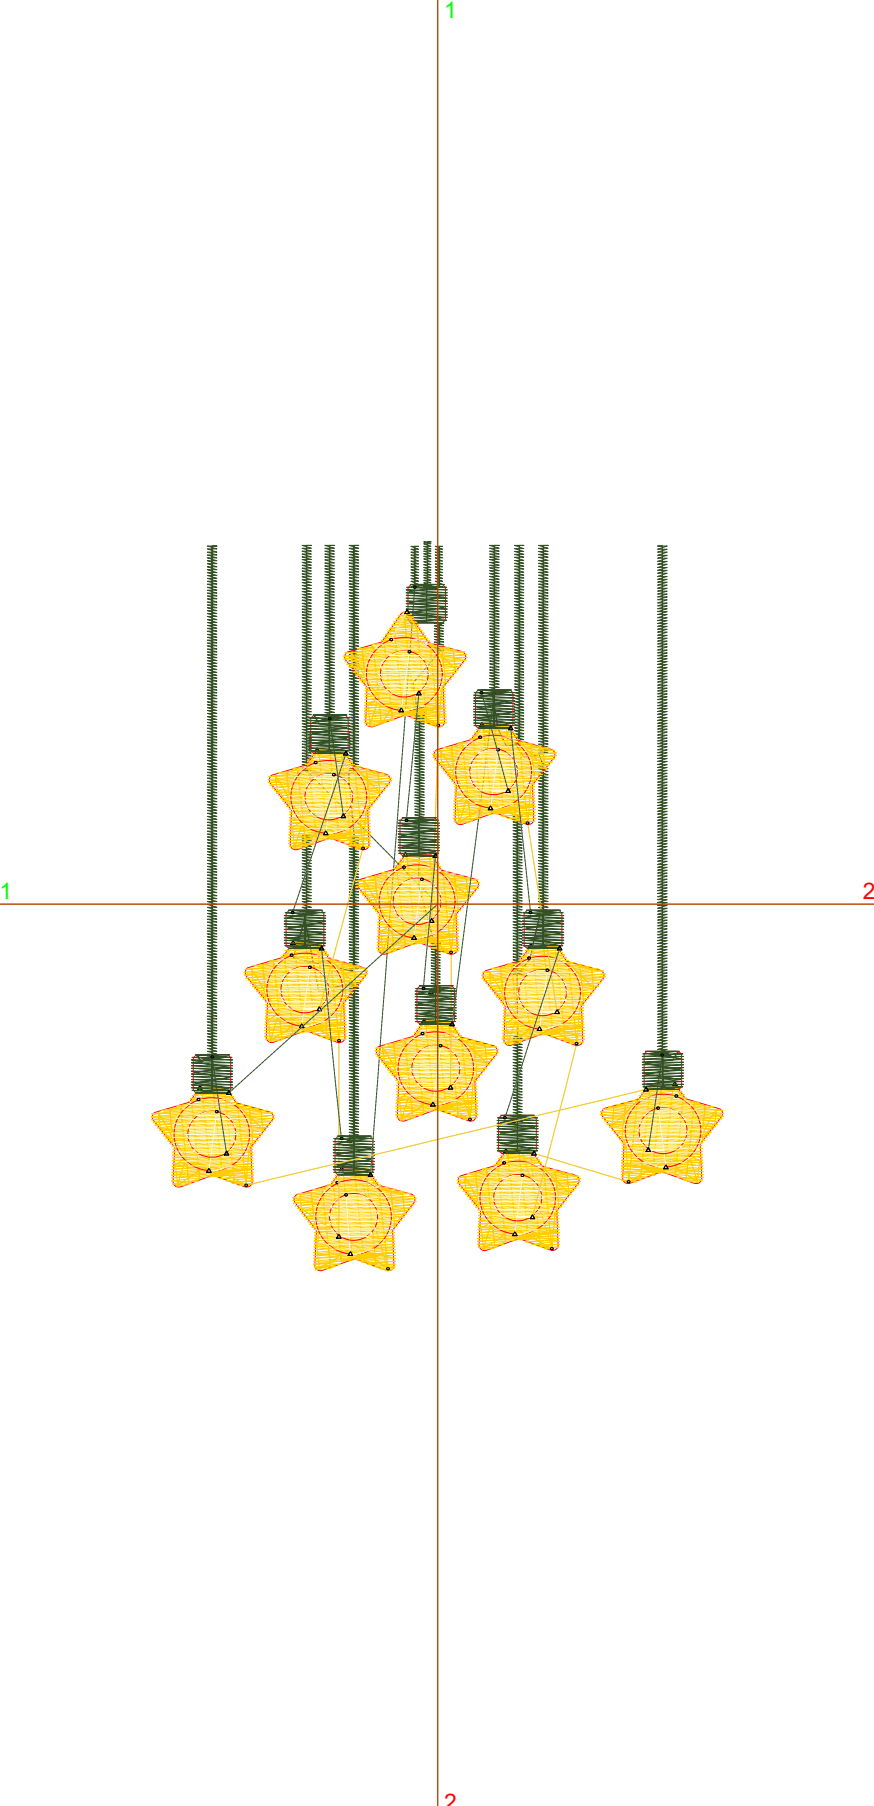

Michaels[®]

**Embroidery Design
Sewing Information**

Production Worksheet

Wilcom TrueSizer

Stitches: 8,480
 Height: 3.80 in
 Width: 2.98 in
 Colors: 4
 Colorway: Colorway 1
 Zoom: 1:1

Design: **Star Christmas Drop Lights**

Title: **Star Christmas Drop Lights**

Machine format: Tajima
 Color changes: 38
 Stops: 39
 Trims: 46
 Auto fabric: Custom Fabric
 Required stabilizer: Topping:
 Backing: Tear Away x 2
 Appliqués: 0
 Left: 38.0 mm
 Right: 37.8 mm
 Up: 47.9 mm
 Down: 48.5 mm
 EndX: 0.00 in
 EndY: 0.00 in
 Area: 11.33 in²
 Max stitch: 7.8 mm
 Min stitch: 0.3 mm
 Max jump: 6.9 mm
 Total thread: 150.25ft
 Total bobbin: 48.48ft

Production Worksheet

Wilcom TrueSizer

Stitches: 8,480
Height: 3.80 in
Width: 2.98 in
Colors: 4
Colorway: Colorway 1
Zoom: 1:1

Design: **Star Christmas Drop Lights**

Title: **Star Christmas Drop Lights**

| | | | | | | |
|-----|----|--|-----|--------------|---------|----------------------|
| 33. | 18 |  | 68 | Yellow | PMS 116 | Madeira Classic 1125 |
| 34. | 20 |  | 43 | Light Yellow | PMS 114 | Madeira Classic 1135 |
| 35. | 27 |  | 453 | Green | PMS 355 | Madeira Classic 1251 |
| 36. | 19 |  | 349 | Yellow Gold | PMS 123 | Madeira Classic 1172 |
| 37. | 18 |  | 68 | Yellow | PMS 116 | Madeira Classic 1125 |
| 38. | 20 |  | 43 | Light Yellow | PMS 114 | Madeira Classic 1135 |
| 39. | 27 |  | 458 | Green | PMS 355 | Madeira Classic 1251 |