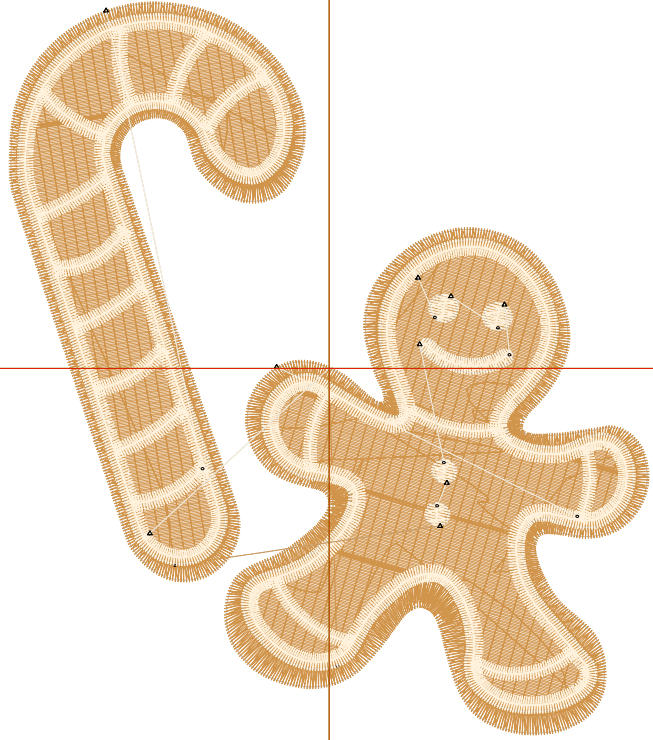

Michaels®

Embroidery Design
Sewing Information

Production Worksheet

Wilcom TrueSizer

Stitches: 15,008
 Height: 3.82 in
 Width: 3.33 in
 Colors: 2
 Colorway: Colorway 1
 Zoom: 1:1

Design: **Christmad Gingerbread Cookies**

Title: **Christmad Gingerbread Cookies**

Machine format: Tajima
 Color changes: 3
 Stops: 4
 Trims: 9
 Auto fabric: Pure Cotton
 Required stabilizer: Topping:
 Backing: Tear Away x 2
 Appliqués: 0
 Left: 42.3 mm
 Right: 42.3 mm
 Up: 48.5 mm
 Down: 48.5 mm
 EndX: 0.00 in
 EndY: 0.00 in
 Area: 12.73 in²
 Max stitch: 6.7 mm
 Min stitch: 0.3 mm
 Max jump: 6.7 mm
 Total thread: 273.00ft
 Total bobbin: 102.64ft

Stop Sequence:

#	#	Color	St.	Code	Name	Chart
1.	1	Brick Red	5,922	6	Brick Red	Wilcom
2.	2	Pale Yellow	2,555	42	Pale Yellow	Wilcom
3.	1	Brick Red	4,316	6	Brick Red	Wilcom
4.	2	Pale Yellow	2,213	42	Pale Yellow	Wilcom