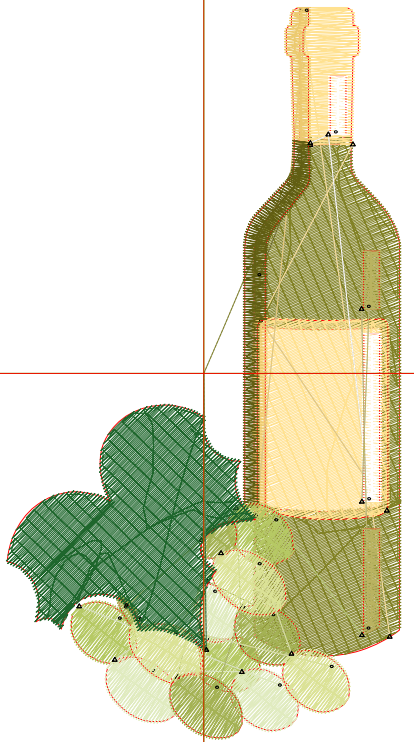

Michaels®

Embroidery Design
Sewing Information

Production Worksheet

Wilcom TrueSizer

Stitches: 7,754
 Height: 3.81 in
 Width: 2.05 in
 Colors: 11
 Colorway: Colorway 1
 Zoom: 1:1

Design: **White Wine Bottle with Grapes**

Title: **White Wine Bottle with Grapes**

Machine format: Tajima
 Color changes: 10
 Stops: 11
 Trims: 24
 Auto fabric: Pure Cotton
 Required stabilizer: Topping:
 Backing: Tear Away x
 2
 Appliqués: 0
 Left: 26.1 mm
 Right: 26.1 mm
 Up: 48.4 mm
 Down: 48.4 mm
 EndX: 0.00 in
 EndY: 0.00 in
 Area 7.83 in²
 Max stitch: 8.8 mm
 Min stitch: 0.4 mm
 Max jump: 6.9 mm
 Total thread: 143.92ft
 Total bobbin: 52.99ft

Color Film

Wilcom TrueSizer

Design: **White Wine Bottle with Grapes**

Title: **White Wine Bottle with Grapes**

Stitches: 7,754

Height: 3.81 in

Width: 2.05 in

Colors: 11

Stop #: 4
Code: 3
Name:
Chart: Wilcom
Stitches: 384
Thread used: 6.65ft

Stop #: 5
Code: 15
Name: White
Chart: Wilcom
Stitches: 267
Thread used: 4.42ft

Stop #: 6
Code: 4
Name:
Chart: Wilcom
Stitches: 201
Thread used: 3.26ft