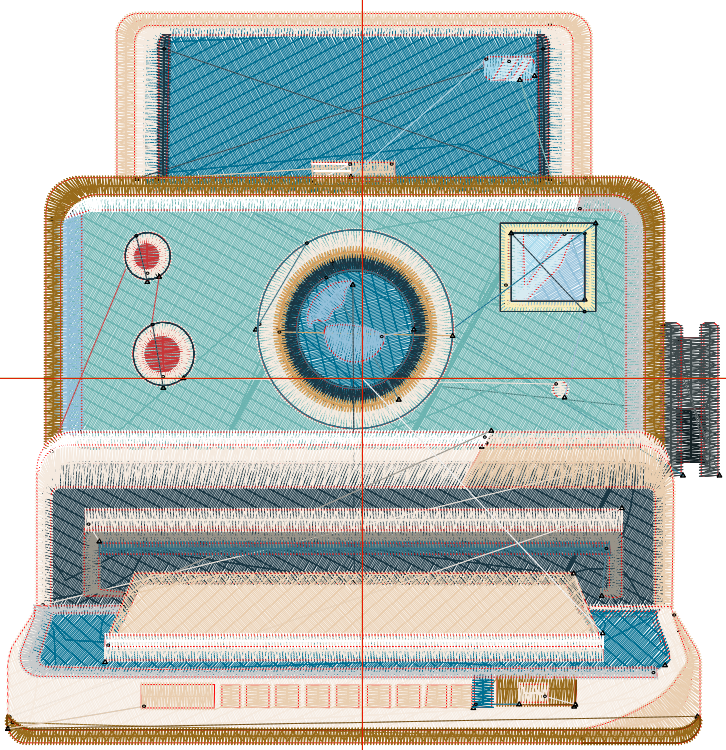

Michaels[®]

**Embroidery Design
Sewing Information**

Production Worksheet

Wilcom TrueSizer

Design: **Old Fashioned Camera**
 Title: **Old Fashioned Camera**

Stitches: 30,447
 Height: 3.82 in
 Width: 3.72 in
 Colors: 19
 Colorway: Colorway 1
 Zoom: 1:1

Machine format: Tajima
 Color changes: 53
 Stops: 54
 Trims: 58
 Auto fabric: Pure Cotton
 Required stabilizer: Topping:
 Backing: Tear Away x 2
 Appliqués: 0
 Left: 47.3 mm
 Right: 47.3 mm
 Up: 48.5 mm
 Down: 48.5 mm
 EndX: 0.00 in
 EndY: 0.00 in
 Area: 14.22 in²
 Max stitch: 11.4 mm
 Min stitch: 0.3 mm
 Max jump: 7.0 mm
 Total thread: 582.20ft
 Total bobbin: 216.12ft

Production Worksheet

Wilcom TrueSizer

Stitches: 30,447
Height: 3.82 in
Width: 3.72 in
Colors: 19
Colorway: Colorway 1
Zoom: 1:1

Design: **Old Fashioned Camera**

Title: **Old Fashioned Camera**

32.	2		416	0 0	Wilcom
33.	1		80	0 0	Wilcom
34.	5		159	0 0	Wilcom
35.	4		2,775	0	Wilcom
36.	3		1,252	0 0	Wilcom
37.	11		706	0 0	Wilcom
38.	3		172	0 0	Wilcom
39.	15		465	15 White	Wilcom
40.	16		685	0 0	Wilcom
41.	1		435	0 0	Wilcom
42.	3		2,610	0 0	Wilcom
43.	11		367	0 0	Wilcom
44.	14		664	0 0	Wilcom
45.	13		162	0 0	Wilcom
46.	11		334	0 0	Wilcom
47.	14		171	0 0	Wilcom
48.	13		22	0 0	Wilcom
49.	3		41	0 0	Wilcom
50.	6		1,349	0 0	Wilcom
51.	12		731	0 0	Wilcom
52.	11		1,357	0 0	Wilcom
53.	3		479	0 0	Wilcom
54.	15		429	15 White	Wilcom