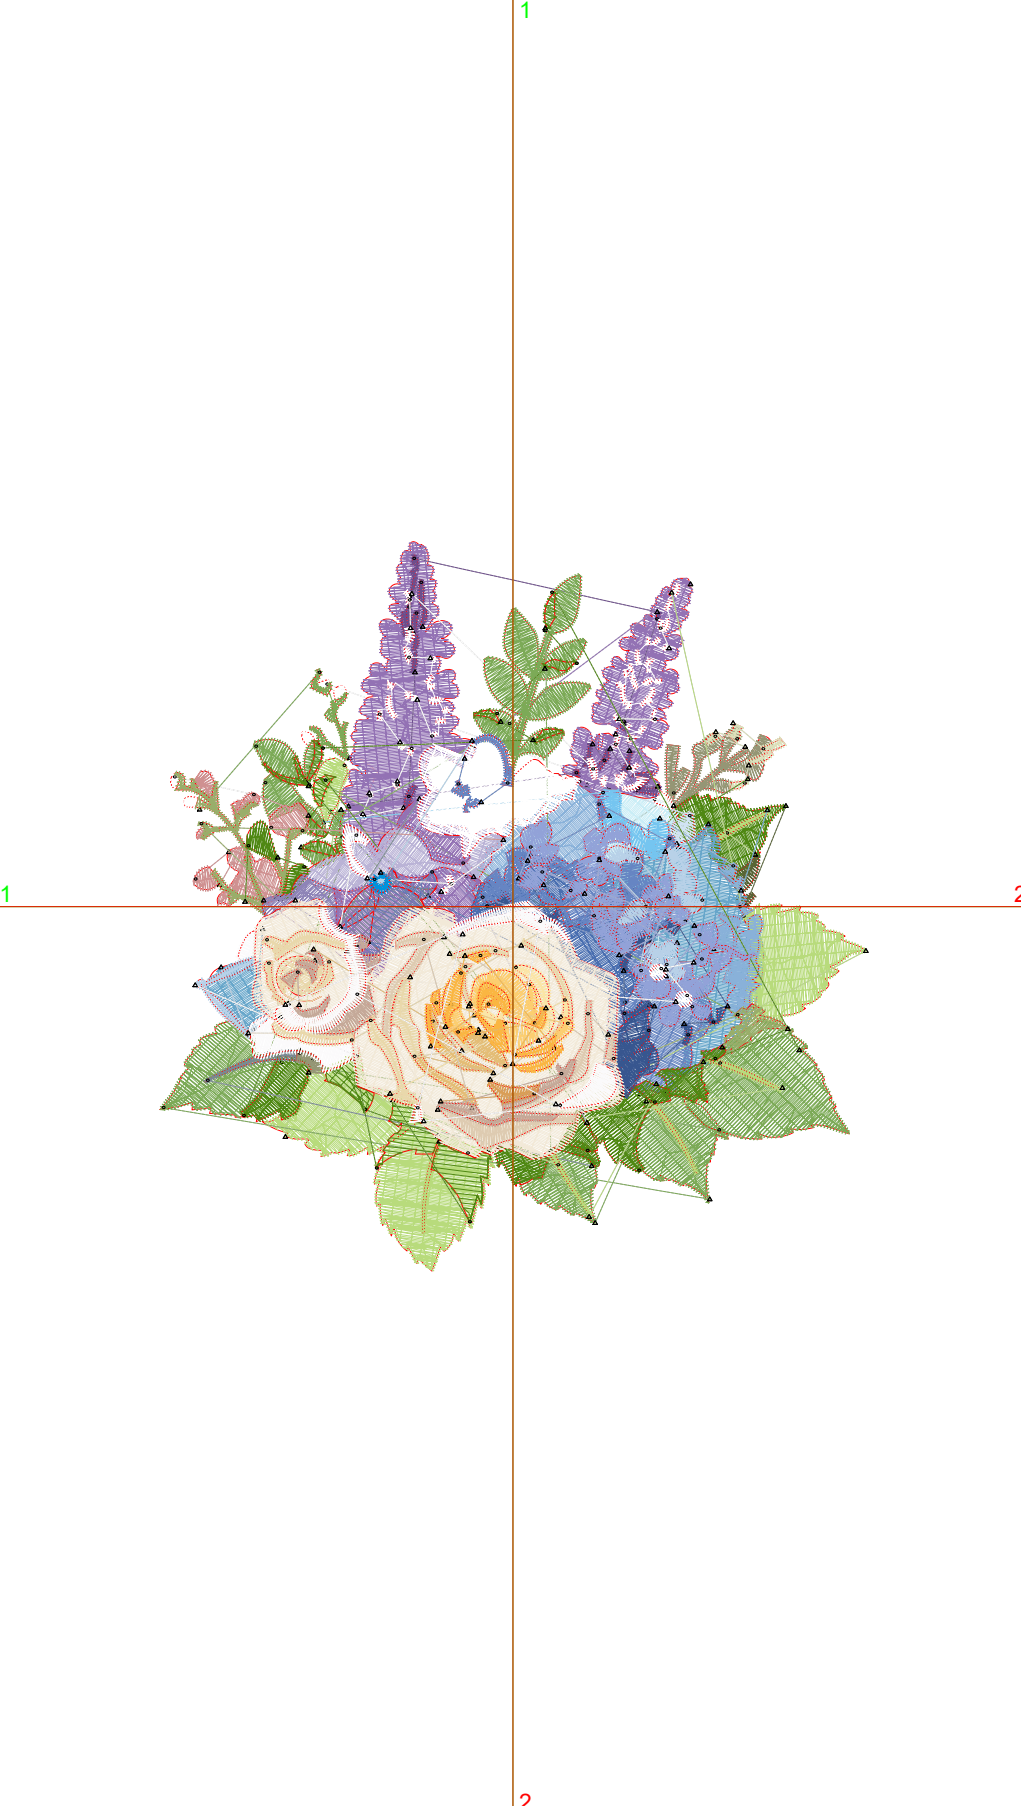

Michaels®

Embroidery Design
Sewing Information

Production Worksheet

Wilcom TrueSizer

Stitches: 28,510
 Height: 3.79 in
 Width: 3.68 in
 Colors: 39
 Colorway: Colorway 1
 Zoom: 1:1

Design: **Purple and Blue Bouquet**

Title: **Purple and Blue Bouquet**

Machine format: Tajima
 Color changes: 60
 Stops: 61
 Trims: 180
 Auto fabric: Pure Cotton
 Required stabilizer: Topping:
 Backing: Tear Away x 2
 Appliqués: 0
 Left: 46.7 mm
 Right: 46.7 mm
 Up: 48.2 mm
 Down: 48.2 mm
 EndX: 0.00 in
 EndY: 0.00 in
 Area: 13.94 in²
 Max stitch: 12.1 mm
 Min stitch: 0.0 mm
 Max jump: 7.0 mm
 Total thread: 445.05ft
 Total bobbin: 141.01ft

Production Worksheet

Wilcom TrueSizer

Stitches: 28,510
Height: 3.79 in
Width: 3.68 in
Colors: 39
Colorway: Colorway 1
Zoom: 1:1

Design: **Purple and Blue Bouquet**

Title: **Purple and Blue Bouquet**

33.	16		109	24	Ocean Green	Wilcom
34.	14		101	17	Baby Blue	Wilcom
35.	12		714	15	White	Wilcom
36.	11		187	14		Wilcom
37.	15		25	22	Ice Blue	Wilcom
38.	2		58	2	Cyan	Wilcom
39.	19		605	19		Wilcom
40.	9		582	10		Wilcom
41.	8		630	9		Wilcom
42.	6		438	7		Wilcom
43.	7		368	8		Wilcom
44.	6		796	7		Wilcom
45.	12		60	15	White	Wilcom
46.	30		83	1		Wilcom
47.	26		172	35		Wilcom
48.	7		140	8		Wilcom
49.	30		244	1		Wilcom
50.	36		2,332	27		Wilcom
51.	31		466	2		Wilcom
52.	32		291	5		Wilcom
53.	34		256	12		Wilcom
54.	38		494	36		Wilcom
55.	32		230	5		Wilcom
56.	35		60	20		Wilcom
57.	31		515	2		Wilcom
58.	39		230	42		Wilcom
59.	37		378	34		Wilcom
60.	33		499	9		Wilcom
61.	30		543	1		Wilcom