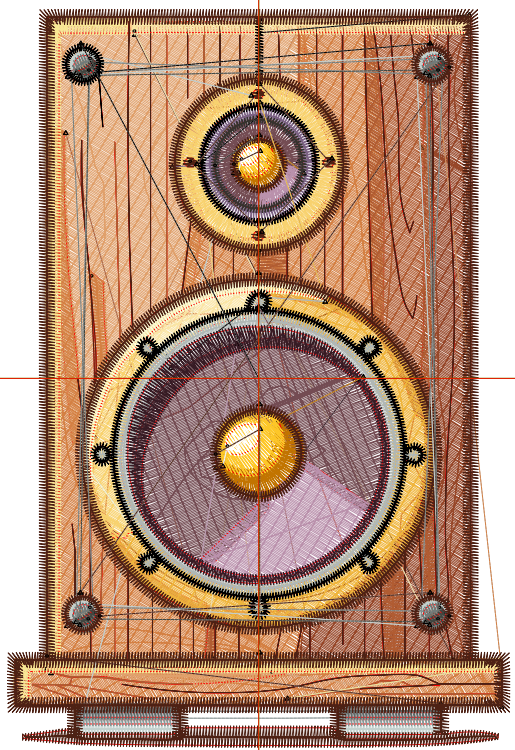

Michaels®

Embroidery Design
Sewing Information

Production Worksheet

Wilcom TrueSizer

Design: **Retro Wood Speaker**

Title: **Retro Wood Speaker**

Stitches: 27,821
 Height: 3.84 in
 Width: 2.62 in
 Colors: 32
 Colorway: Colorway 1
 Zoom: 1:1

Machine format: Tajima
 Color changes: 44
 Stops: 45
 Trims: 65
 Auto fabric: Pure Cotton
 Required stabilizer: Topping:
 Backing: Tear Away x 2
 Appliqués: 0
 Left: 33.2 mm
 Right: 33.2 mm
 Up: 48.8 mm
 Down: 48.8 mm
 EndX: 0.00 in
 EndY: 0.00 in
 Area: 10.06 in²
 Max stitch: 11.6 mm
 Min stitch: 0.3 mm
 Max jump: 7.0 mm
 Total thread: 473.24ft
 Total bobbin: 163.51ft

Production Worksheet

Wilcom TrueSizer

Stitches: 27,821
Height: 3.84 in
Width: 2.62 in
Colors: 32
Colorway: Colorway 1
Zoom: 1:1

Design: **Retro Wood Speaker**

Title: **Retro Wood Speaker**

33.	14		456	19	Deep Navy Blue	Wilcom
34.	12		704	17	Baby Blue	Wilcom
35.	7		267	12	Powder Blue	Wilcom
36.	9		213	14	Grey	Wilcom
37.	10		49	15	White	Wilcom
38.	11		242	16	Pastel Blue	Wilcom
39.	1		1,481	6	Brick Red	Wilcom
40.	30		262	35	Murky Green	Wilcom
41.	29		217	34	Moon Green	Wilcom
42.	31		153	36	Olive Drab	Wilcom
43.	32		133	37	Khaki	Wilcom
44.	1		349	6	Brick Red	Wilcom
45.	8		135	13	Black	Wilcom