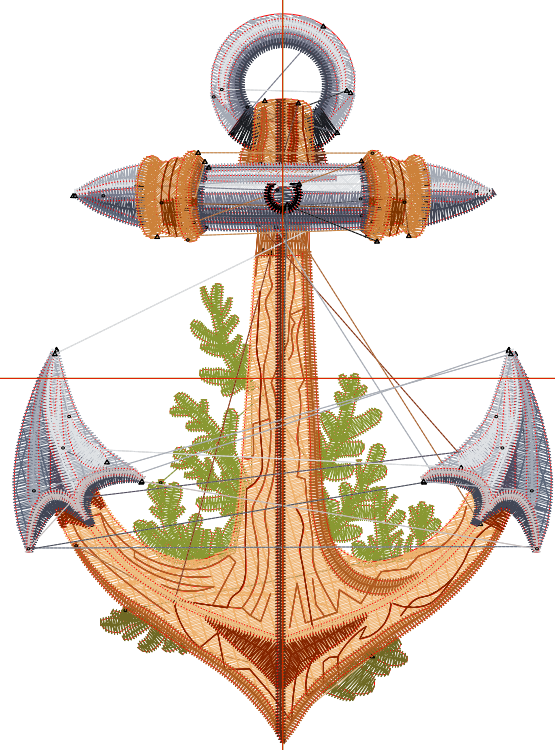

# Production Worksheet

Wilcom TrueSizer

Design: **Wood Anchor**

Title: **Wood Anchor**

Stitches: 16,487  
 Height: 3.81 in  
 Width: 2.81 in  
 Colors: 18  
 Colorway: Colorway 1  
 Zoom: 1:1

Machine format: Tajima  
 Color changes: 41  
 Stops: 42  
 Trims: 61  
 Auto fabric: Pure Cotton  
 Required stabilizer: Topping:  
 Backing: Tear Away x 2  
 Appliqués: 0  
 Left: 35.7 mm  
 Right: 35.7 mm  
 Up: 48.3 mm  
 Down: 48.3 mm  
 EndX: 0.00 in  
 EndY: 0.00 in  
 Area: 10.71 in<sup>2</sup>  
 Max stitch: 12.0 mm  
 Min stitch: 0.3 mm  
 Max jump: 6.9 mm  
 Total thread: 260.64ft  
 Total bobbin: 82.18ft

Stop Sequence:

#	#	Color	St.	Code	Name	Chart
1.	3	Green	2,819	3	Green	Wilcom
2.	5	Green	434	5		Wilcom
3.	21	Orange	2,349	21		Wilcom
4.	36	Brown	418	36		Wilcom
5.	29	Dark Brown	244	29		Wilcom
6.	36	Brown	953	36		Wilcom
7.	29	Dark Brown	386	29		Wilcom
8.	10	Light Orange	403	10		Wilcom
9.	36	Brown	40	36		Wilcom
10.	32	Dark Brown	34	32		Wilcom
11.	23	Light BlueGreen	445	23	Light BlueGreen	Wilcom
12.	24	Ocean Green	246	24	Ocean Green	Wilcom
13.	23	Light BlueGreen	110	23	Light BlueGreen	Wilcom
14.	15	White	202	15	White	Wilcom
15.	12	Black	96	12		Wilcom
16.	18	Navy Blue	200	18	Navy Blue	Wilcom
17.	6	Brick Red	207	6	Brick Red	Wilcom
18.	36	Brown	57	36		Wilcom
19.	29	Dark Brown	78	29		Wilcom
20.	32	Dark Brown	547	32		Wilcom
21.	23	Light BlueGreen	655	23	Light BlueGreen	Wilcom
22.	17	Dark Blue	692	17		Wilcom
23.	18	Navy Blue	465	18	Navy Blue	Wilcom
24.	19	Deep Navy Blue	151	19	Deep Navy Blue	Wilcom
25.	15	White	593	15	White	Wilcom
26.	30	Grey	408	30		Wilcom
27.	23	Light BlueGreen	290	23	Light BlueGreen	Wilcom
28.	15	White	322	15	White	Wilcom
29.	23	Light BlueGreen	247	23	Light BlueGreen	Wilcom
30.	24	Ocean Green	160	24	Ocean Green	Wilcom
31.	17	Dark Blue	149	17		Wilcom
32.	18	Navy Blue	470	18	Navy Blue	Wilcom